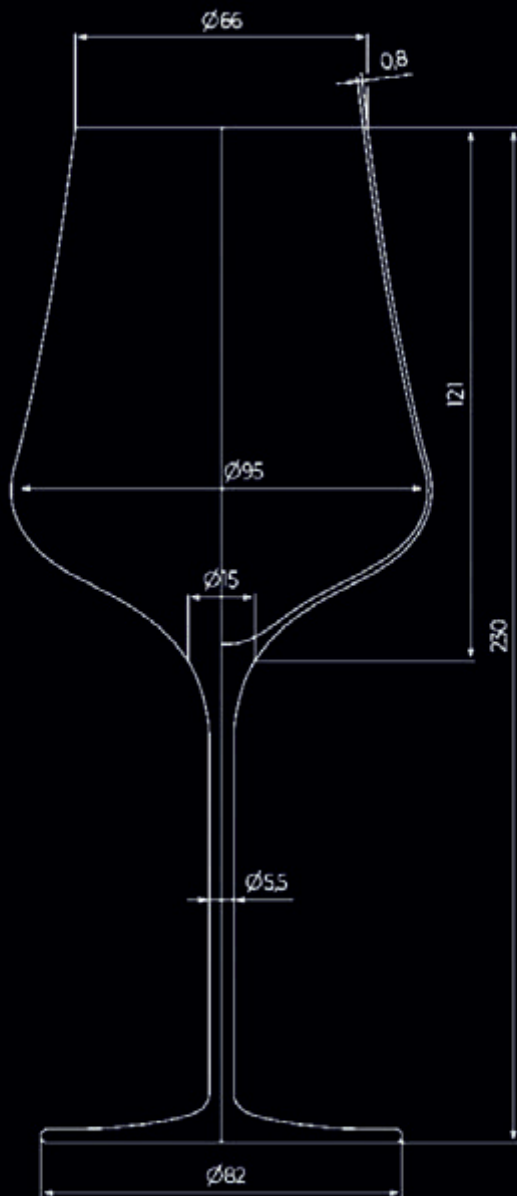

The Gabriel-Glas History

Our Vision: Necessity is the Mother of Invention

Often choosing the right glass is more difficult than choosing the right wine. What is more important to the wine connoisseur?

A cupboard full of glasses or a cellar full of wine?

Pessimists are ostracized because in this case they describe the glass as half full rather than half empty. Optimists would never fill a wine glass half full. The modern way to optimally enjoy the intense taste of wine lies in the small quantities. The wine in the glass should be presented optimally.

At home almost every wine connoisseur has an arsenal of many different glasses.

Motto: Better too many glasses than too few!

And as creatures of habit we usually use the same glass anyway. Thus – without even noticing it – we all select our own favorite glass. The rest of them, mostly large glasses are just there for show.

In my 30-year career as a wine connoisseur I have tasted tens of thousands of wines. In many forms: on tap, at wine cellars all over the world, at rare wine tastings, at public events, at wine tasting parties and of course at private residences. Although the standards for glasses have improved in the recent past, in many cases I would have preferred a «better glass». Because as soon as there are many people taking part in a wine tasting where many wines are presented quite often substandard glasses are used and this decreases the enjoyment of the wine.