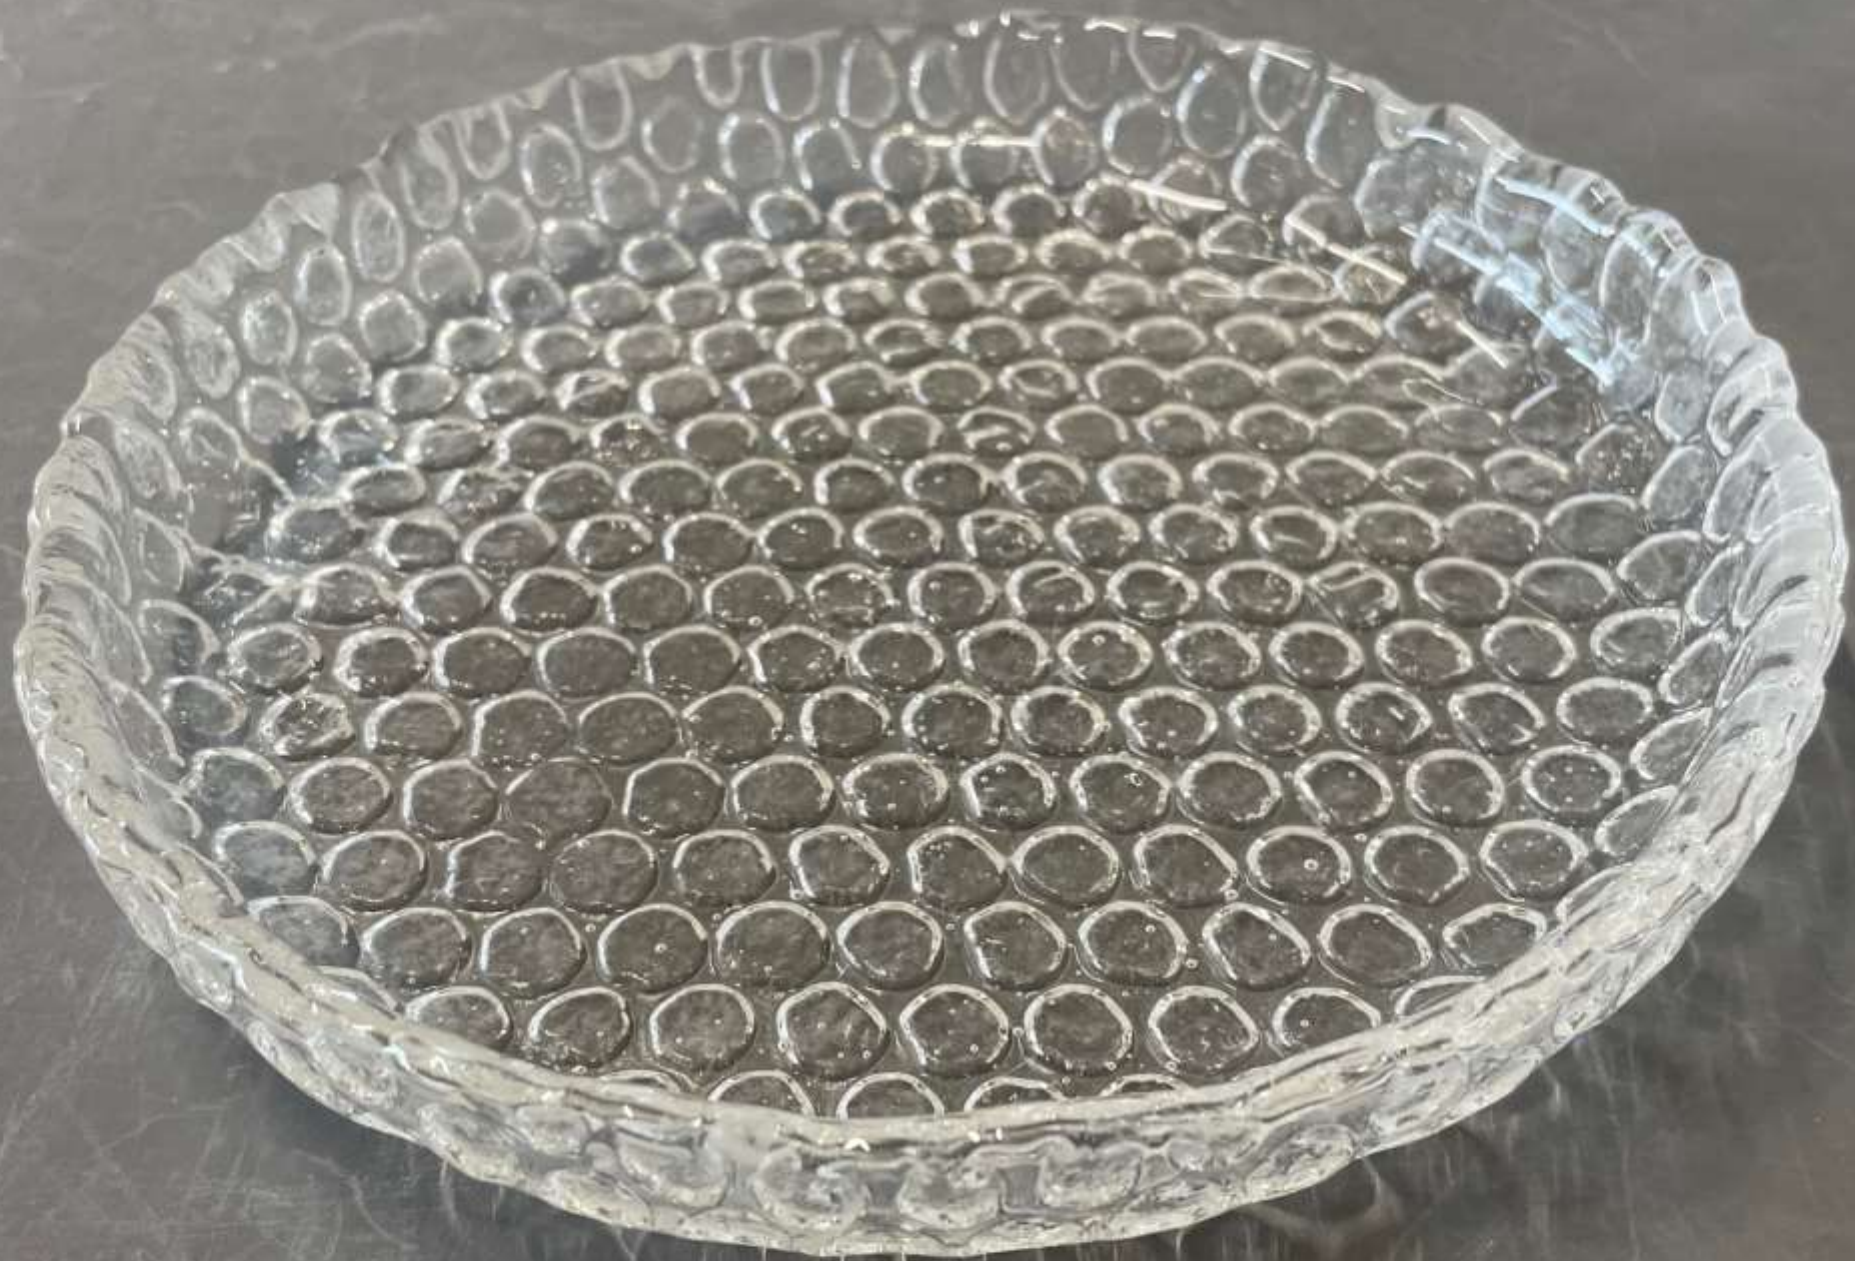

GLASS *MaDe*

GLASS DESIGN STUDIO

**HANDMADE  
GLASS DISHES**

CRUSH  
WHITE  
DISH

DROP

FIOCCO

MOON  
WHITE  
DISH

MOON  
WHITE  
BOWL

NEVE

GALAXY

VULCAN

INK  
WHITE  
DISH

INK  
BLACK  
DISH

INK  
IVORY  
DISH

PRASIMA  
TRANSPARENT  
WHITE

PRASIMA  
TRANSPARENT  
RED

BLUR  
BLUE  
BOWL

BLUR  
RED  
BOWL

ICE  
STAND  
ROUND

ICE  
STAND  
RECTANGULAR

ICE  
STAND  
FIOCCO  
ROUND

ICE  
STAND  
FIOCCO  
RETANGULAR

GLASS Made

TURTLE  
WHITE  
DISH

TURTLE  
IVORY  
DISH

MAGMA  
SILVER

MAGMA  
GOLD

NOOM  
DISH

BLUE  
LAGOON  
BOWL

BLUE  
LAGOON  
DISH

FRAGILE  
BOWL

MINI  
FRAGILE