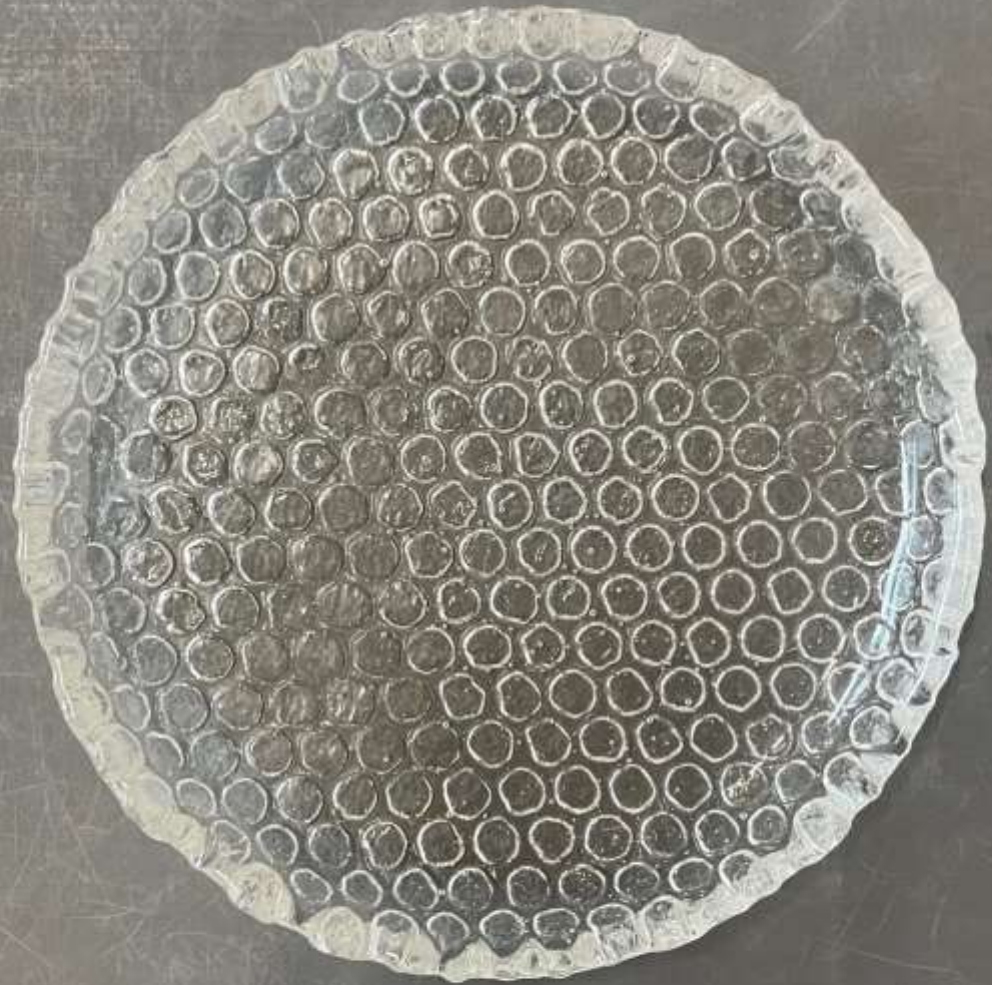

FRAGILE
BOWL