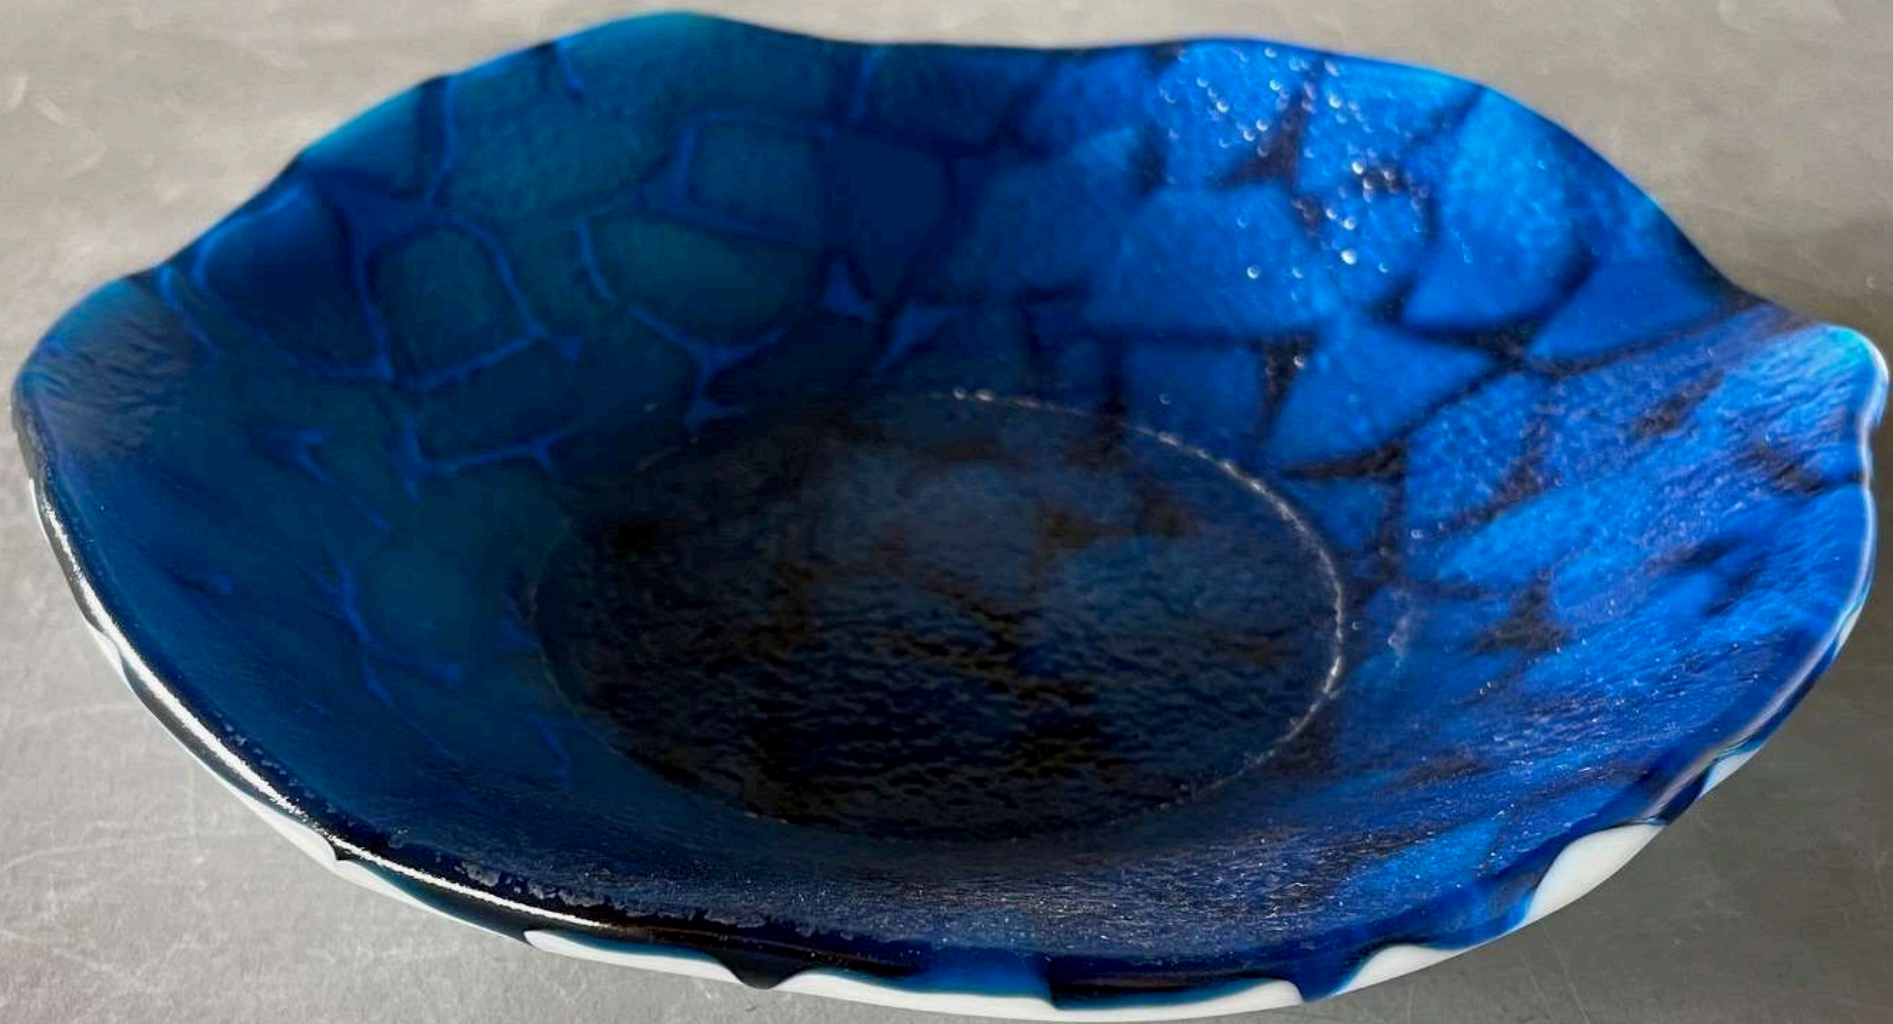

NEVE

GALAXY

VULCAN

INK  
WHITE  
DISH

INK  
BLACK  
DISH

INK  
IVORY  
DISH

PRASIMA  
TRANSPARENT  
WHITE

PRASIMA  
TRANSPARENT  
RED

PRASIMA  
TRANSPARENT  
BLUE

PRASIMA  
OPAQUE  
IVORY

BLUR  
WHITE  
DISH

BLUR  
GREY  
DISH

BLUR  
WHITE  
BOWL

BLUR  
GREY  
BOWL

BLUR  
AMBER  
BOWL

BLUR  
MAUVE  
BOWL

BLUR  
BLUE  
BOWL

BLUR  
RED  
BOWL

ICE  
STAND  
ROUND

ICE  
STAND  
RECTANGULAR

ICE  
STAND  
FIOCCO  
ROUND

ICE  
STAND  
FIOCCO  
RETANGULAR

GLASS Made

TURTLE  
WHITE  
DISH