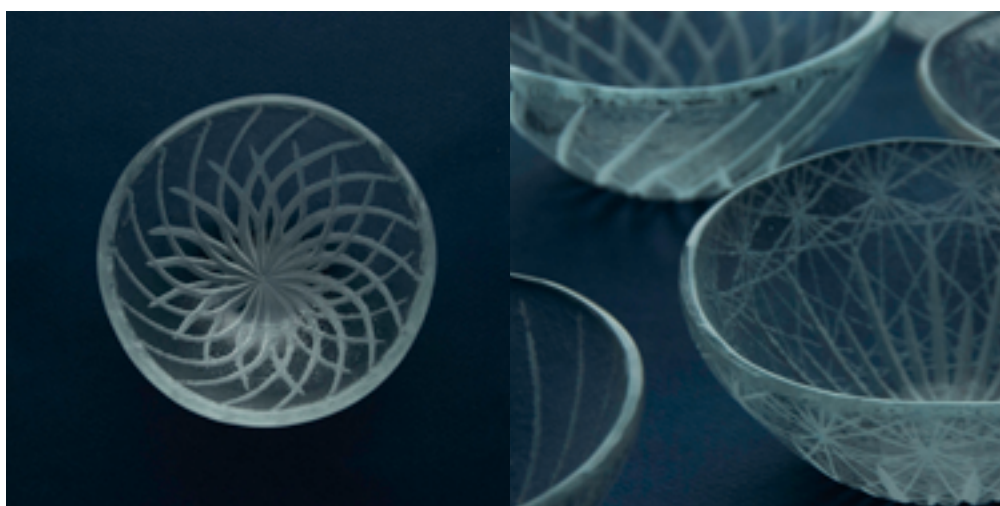

- SKU: UZOR-3
- material: 8mm glass
- color: colorless
- glossy surface
- decor: diamond cutting
- care: dishwasher safe
- size: Ø 12 cm H=5 cm

- Can be made to custom size