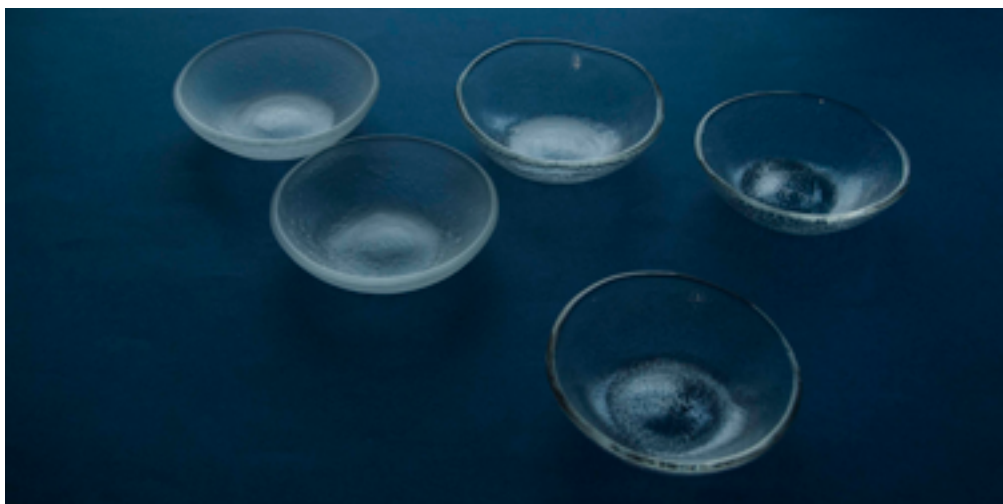

- SKU: MSOUS-WM-1
- material: 4mm glass
- color: colorless
- matt surface
- care: can be washed in dishwasher
- size: Ø 9,8 cm, H=3 cm

- SKU: MSOUS-WG-1
- material: 4mm glass
- color: colorless
- glossy surface
- care: can be washed in dishwasher
- size: Ø 9,8 cm, H=3 cm