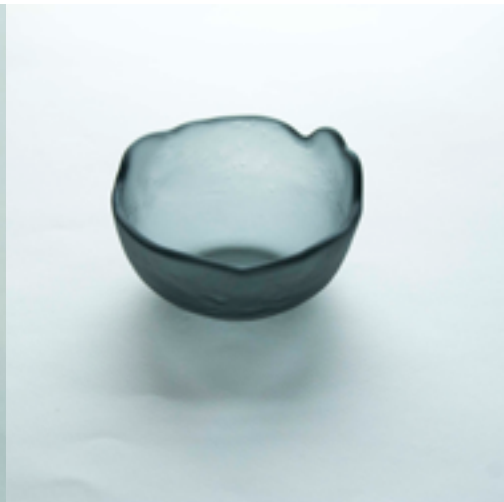

MEDUSA \ SALAD BOWL LIMITED EDITION

- SKU: MEDM-GRG-1
- material: 4mm glass
- color: colorless
- glossy surface
- care: can be washed in dishwasher
- size: Ø 19 cm, H=6-9 cm

- SKU: MEDM-GRM-1
- material: 4mm glass
- color: colorless
- matt surface
- care: can be washed in dishwasher
- size: Ø 19 cm, H=6-9 cm

MEDUSA \ BOWL 10cm

- SKU: MEDS-WG-1
- material: 4mm glass
- color: colorless
- glossy surface
- care: can be washed in dishwasher
- size: Ø 10 cm, H=5-7 cm

- SKU: MEDS-WM-1
- material: 4mm glass
- color: colorless
- matt surface
- care: can be washed in dishwasher
- size: Ø 10 cm, H=5-7 cm

- SKU: MEDS-GG-1
- material: 4mm glass
- color: grey
- glossy surface
- care: can be washed in dishwasher
- size: Ø 10 cm, H=5-7 cm

- SKU: MEDM-GM-1
- material: 4mm glass
- color: grey
- matt surface
- care: can be washed in dishwasher
- size: Ø 10 cm, H=5-7 cm