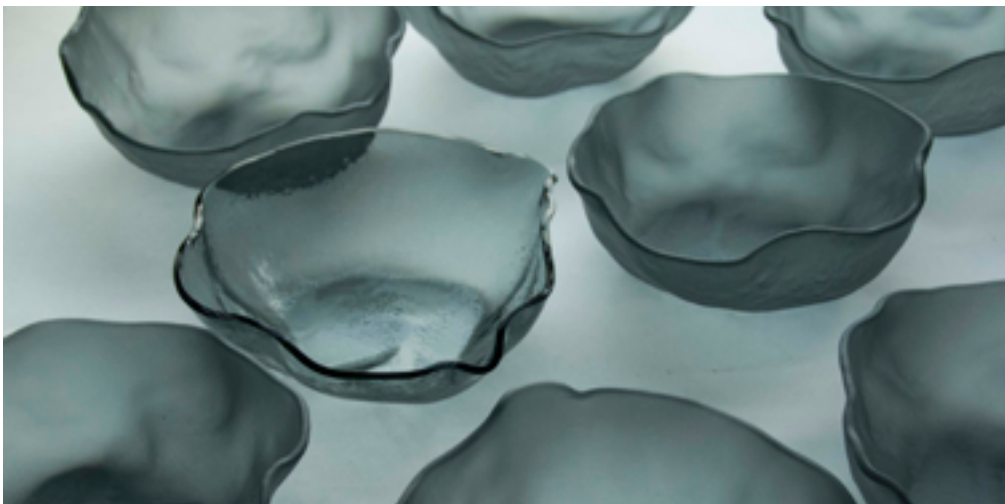

MEDUSA

SERIES

MEDUSA \ SALAD BOWL

- SKU: MEDM-WG-1
- material: 4mm glass
- color: colorless
- glossy surface
- care: can be washed in dishwasher
- size: Ø 19 cm, H=6-9 cm

- SKU: MEDM-WM-1
- material: 4mm glass
- color: colorless
- matt surface
- care: can be washed in dishwasher
- size: Ø 19 cm, H=6-9 cm