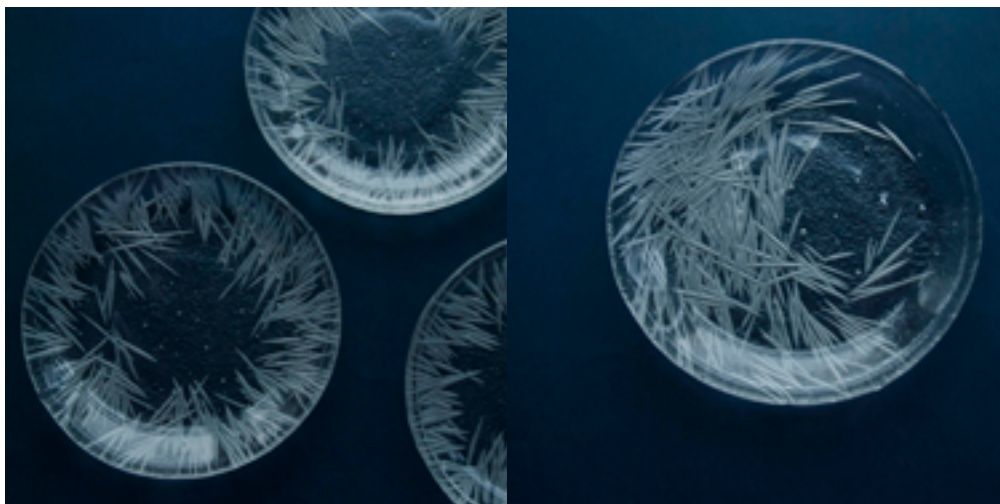

- Can be made to custom size

MOROZ

PLATE

MOROZ \ PLATE

- SKU: MOROZ-1
- material: 8mm glass
- color: colorless
- glossy surface
- decor: diamond cutting
- care: dishwasher safe
- size: Ø 17,5 cm

- SKU: MOROZ-2
- material: 8mm glass
- color: colorless
- glossy surface
- decor: diamond cutting
- care: dishwasher safe
- size: Ø 17,5 cm