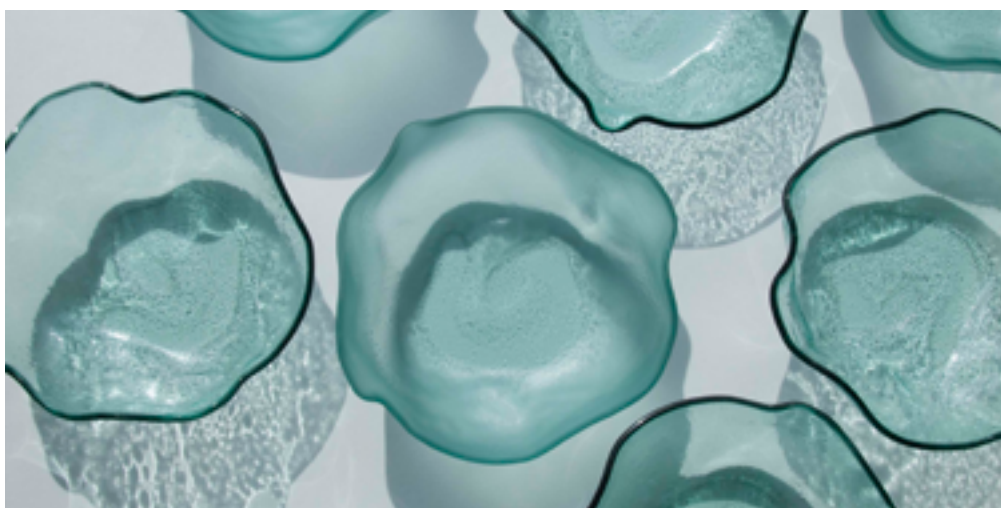

- SKU: MEDM-GRG-1
- material: 4mm glass
- color: colorless
- glossy surface
- care: can be washed in dishwasher
- size: Ø 19 cm, H=6-9 cm

- SKU: MEDM-GRM-1
- material: 4mm glass
- color: colorless
- matt surface
- care: can be washed in dishwasher
- size: Ø 19 cm, H=6-9 cm