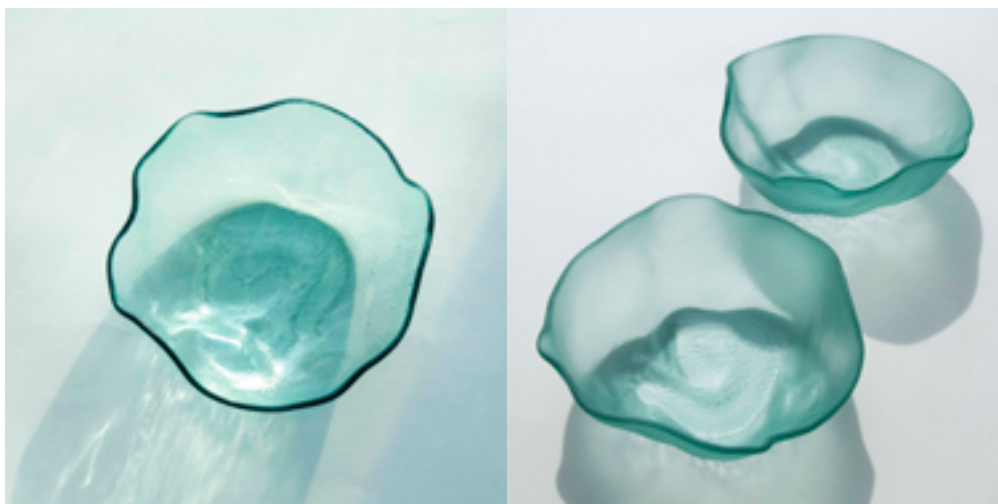

MEDUSA

SERIES

MEDUSA \ SALAD BOWL

- SKU: MEDM-WG-1
- material: 4mm glass
- color: colorless
- glossy surface
- care: can be washed in dishwasher
- size: Ø 19 cm, H=6-9 cm

- SKU: MEDM-WM-1
- material: 4mm glass
- color: colorless
- matt surface
- care: can be washed in dishwasher
- size: Ø 19 cm, H=6-9 cm

- SKU: MEDM-GG-1
- material: 4mm glass
- color: grey
- glossy surface
- care: can be washed in dishwasher
- size: Ø 19 cm, H=6-9 cm

- SKU: MEDM-GM-1
- material: 4mm glass
- color: grey
- matt surface
- care: can be washed in dishwasher
- size: Ø 19 cm, H=6-9 cm

MEDUSA \ SALAD BOWL LIMITED EDITION

- SKU: MEDM-GRG-1
- material: 4mm glass
- color: colorless
- glossy surface
- care: can be washed in dishwasher
- size: Ø 19 cm, H=6-9 cm

- SKU: MEDM-GRM-1
- material: 4mm glass
- color: colorless
- matt surface
- care: can be washed in dishwasher
- size: Ø 19 cm, H=6-9 cm

MEDUSA \ BOWL 10cm

- SKU: MEDS-WG-1
- material: 4mm glass
- color: colorless
- glossy surface
- care: can be washed in dishwasher
- size: Ø 10 cm, H=5-7 cm

- SKU: MEDS-WM-1
- material: 4mm glass
- color: colorless
- matt surface
- care: can be washed in dishwasher
- size: Ø 10 cm, H=5-7 cm