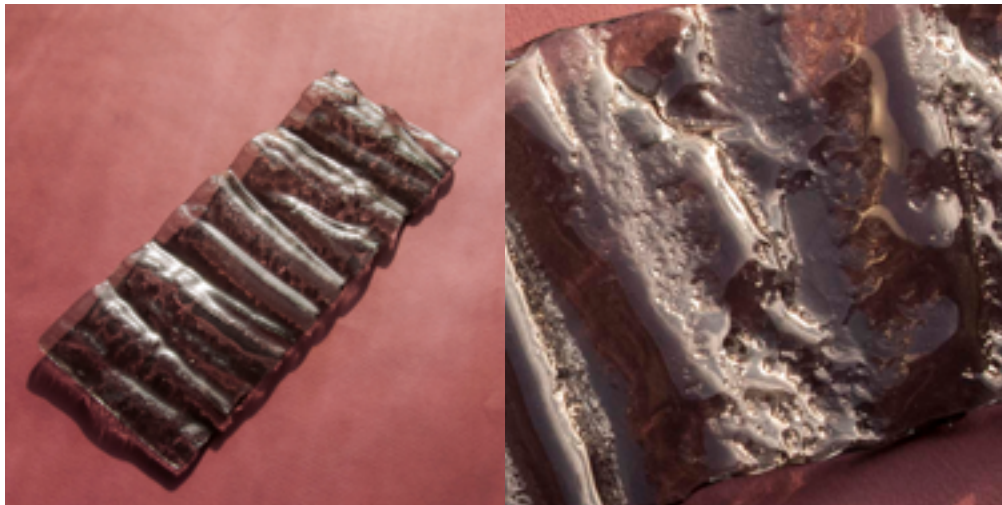

- Can be made to custom size

FAKTURA

SERVING
BOARD

FAKTURA \ SERVING BOARD

- SKU: DOSK-GG-1
- material: 4mm glass
- color: grey
- glossy surface
- care: can be washed in dishwasher
- size: 24,5 x 10 cm

- SKU: DOSK-WG-1
- material: 4mm glass
- color: colorless
- glossy surface
- care: can be washed in dishwasher
- size: 24,5 x 10 cm