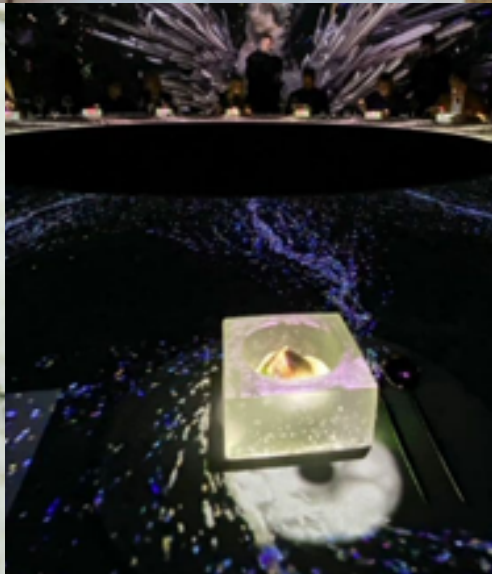

UNIQUE PROJECT

We can also develop a custom solution for your restaurant.
The cost in this case is calculated individually.