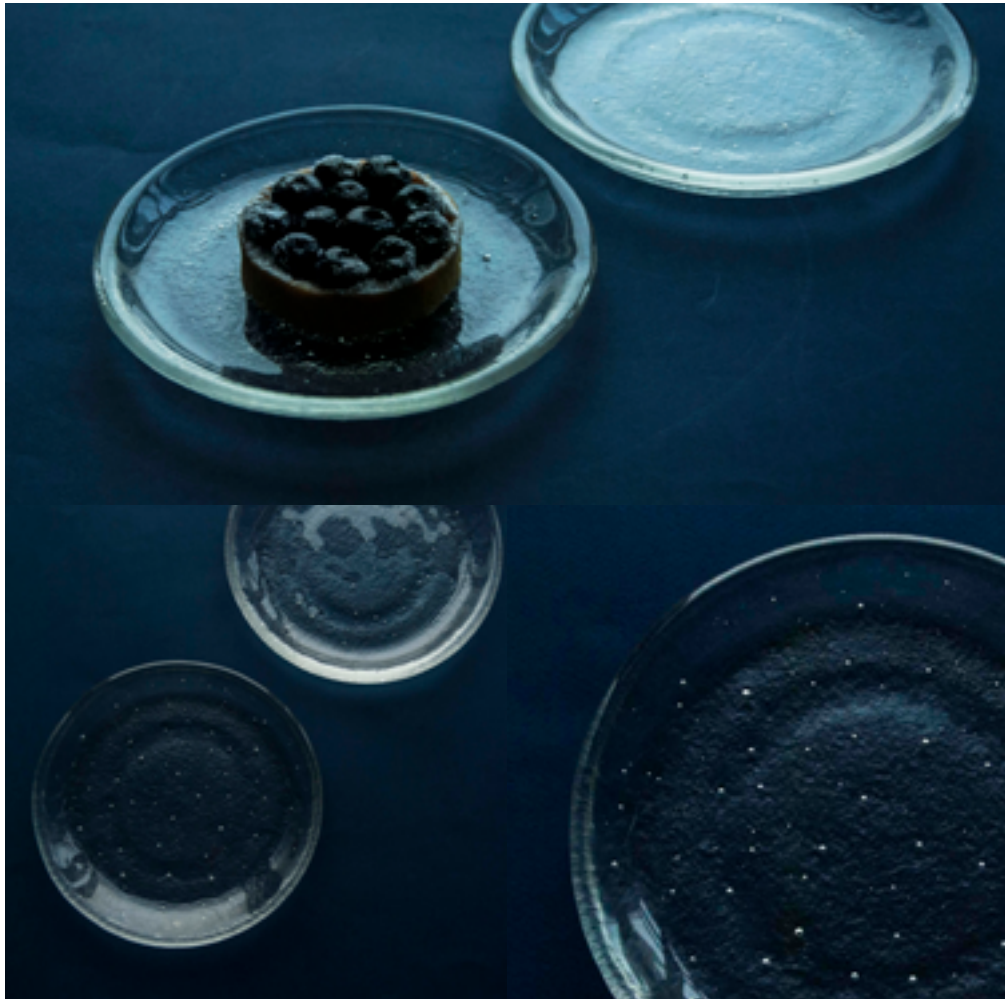

- Can be made to custom size

MOROZ

PLATE

MOROZ \ PLATE

- SKU: MOROZ-1
- material: 8mm glass
- color: colorless
- glossy surface
- decor: diamond cutting
- care: dishwasher safe
- size: Ø 17,5 cm

- SKU: MOROZ-2
- material: 8mm glass
- color: colorless
- glossy surface
- decor: diamond cutting
- care: dishwasher safe
- size: Ø 17,5 cm

- SKU: MOROZ-3
- material: 8mm glass
- color: colorless
- glossy surface
- decor: diamond cutting
- care: dishwasher safe
- size: Ø17,5 cm

- Can be made to custom size

NEMOROZ \ PLATE

- SKU: NEMOROZ-1
- material: 8mm glass
- color: colorless
- glossy surface
- decor: air bubbles in the thickness of the glass
- care: dishwasher safe
- size: Ø17,5 cm