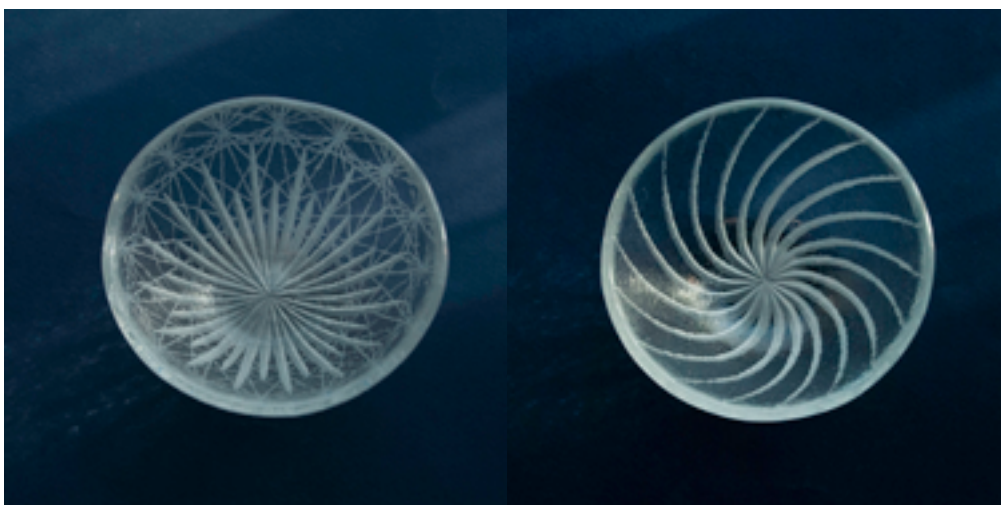

- Can be made to custom size

NAPKIN HOLDER

NAPKIN HOLDER

- SKU: **SALF1**
- material: 4mm glass
- color: colorless
- glossy surface
- care: can be washed in dishwasher
- size: **15 x 8 x 3 cm**

POLE

\

DISH

POLE \ DISH

- SKU: POLE
- material: 4mm glass
- color: colorless
- matt-glossy surface
- care: can be washed in dishwasher
- size: Ø 36 cm, H=5 cm
sauser Ø 9,8 cm, H=3 cm

UZORA

BOWL

UZOR \ BOWL

- SKU: UZOR-1
- material: 8mm glass
- color: colorless
- glossy surface
- decor: diamond cutting
- care: dishwasher safe
- size: Ø 12 cm H=5 cm