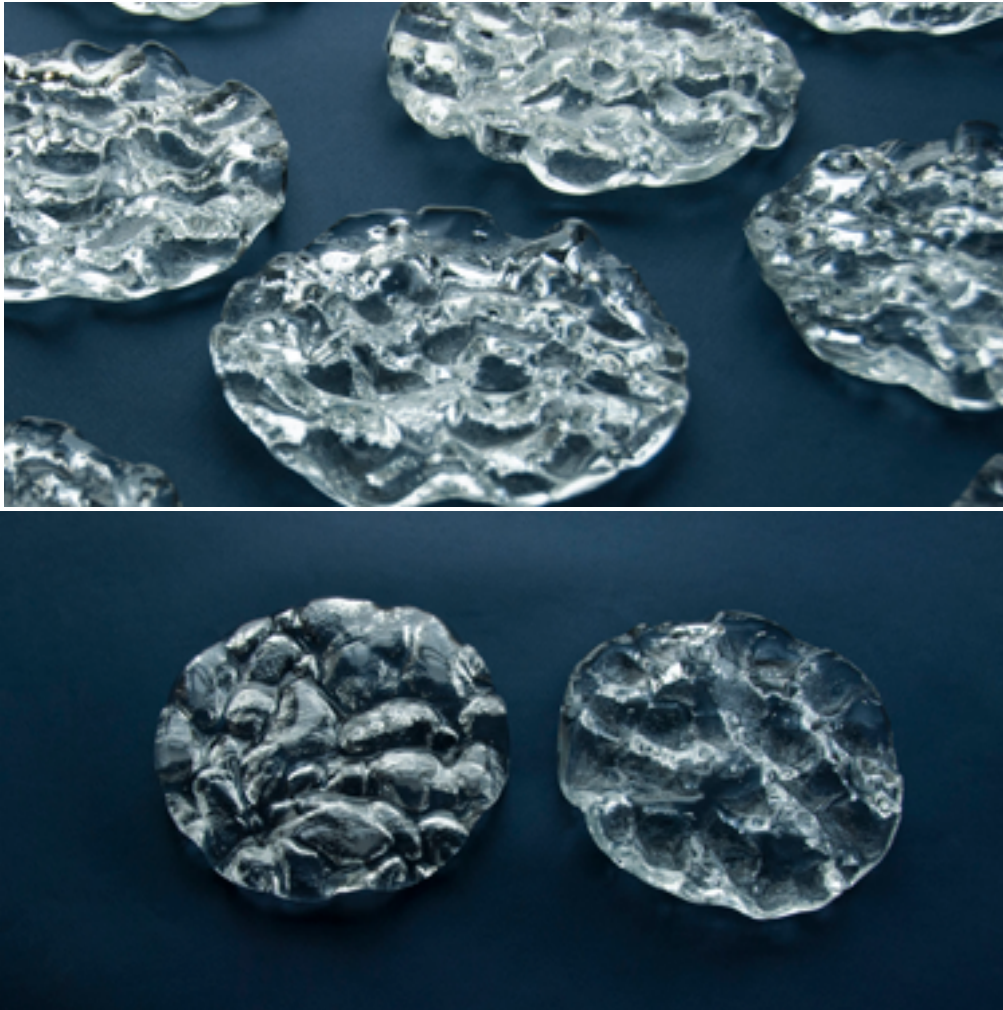

- Can be made to custom size

VODA

SERVING
BOARD

VODA \ SERVING BOARD

- SKU: VODA-1
- material: 8mm glass
- color: colorless
- glossy surface
- care: can be washed in dishwasher
- size: Ø 14 cm

- Can be made to custom size