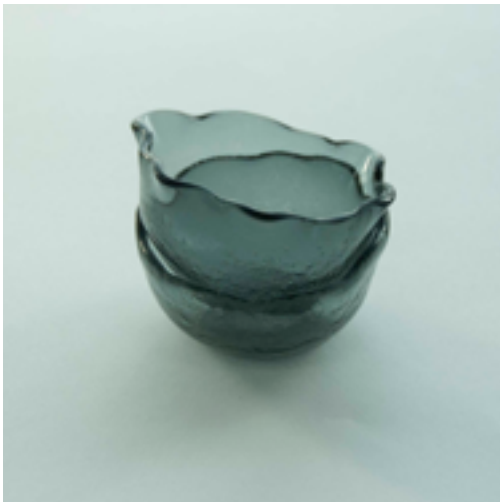

MEDUSA \ SALAD BOWL LIMITED EDITION

- SKU: MEDM-GRG-1
- material: 4mm glass
- color: colorless
- glossy surface
- care: can be washed in dishwasher
- size: Ø 19 cm, H=6-9 cm

- SKU: MEDM-GRM-1
- material: 4mm glass
- color: colorless
- matt surface
- care: can be washed in dishwasher
- size: Ø 19 cm, H=6-9 cm

MEDUSA \ BOWL 10cm

- SKU: MEDS-WG-1
- material: 4mm glass
- color: colorless
- glossy surface
- care: can be washed in dishwasher
- size: Ø 10 cm, H=5-7 cm

- SKU: MEDS-WM-1
- material: 4mm glass
- color: colorless
- matt surface
- care: can be washed in dishwasher
- size: Ø 10 cm, H=5-7 cm