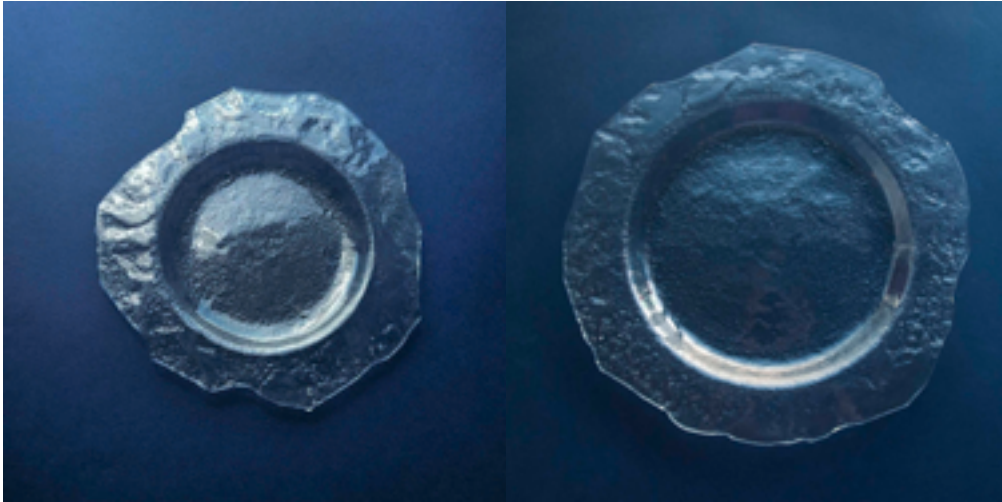

- Can be made to custom size

LDINKA

\

PLATE

LDINKA \ PLATE

- SKU: LDIN-S-1
- material: 4mm glass
- color: colorless
- glossy surface
- care: can be washed in dishwasher
- external size: Ø 25 cm,
internal size: Ø 15 cm