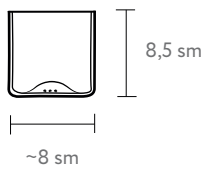

Glass 325 ml / matt

Material: glass

Color:

SKU: RE-325-MAT-WT

SKU: RE-325-MAT-BT