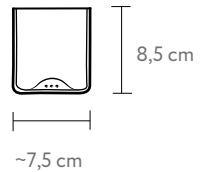

Glass 250 ml / matt

Material: glass

Color:

SKU: RE-250-MAT-WT

SKU: RE-250-MAT-BT