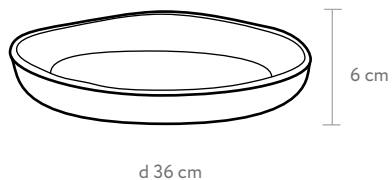

Facet cut bowl 15 cm

d ~15 cm

Material: glass

Color:

SKU: ST-M-WT-CUT

SKU: ST-M-GR-CUT

Facet cut spoon

Material: glass

Color:

SKU: ST-SP-WT-CUT

SKU: ST-SP-GR-CUT

Facet cut bowl 18 cm

d ~18 cm

Material: glass

Color:

Apt.: ST-L-WT-CUT

Apt.: ST-L-GR-CUT

TOUCH

Bowl 36 sm / 1800 ml

Material: glass

SKU:	Color:
TH-XXL-BR	
TH-XXL-WT	
TH-XXL-GR	
TH-XXL-BL	

Bowl 28 cm / 1000 ml

Material: glass

SKU:	Color:
TH-XL-BR	
TH-XL-WT	
TH-XL-GR	
TH-XL-BL	

Bowl 14,5 cm / 250 ml

Material: glass

SKU:	Color:
TH-M-BR	
TH-M-WT	
TH-M-GR	
TH-M-BL	

Mini bowl 9 cm / 50 ml

Material: glass

SKU:	Color:
TH-S-BR	
TH-S-WT	
TH-S-GR	
TH-S-BL	

Bowl 21 cm / 450 ml

Material: glass