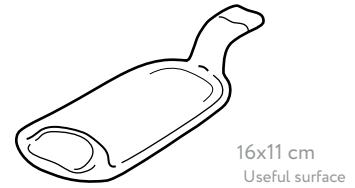

Material: glass

Color:

SKU: RE-PL-MAT-01-WT

SKU: RE-PL-MAT-01-BT

Plate with handle 30 cm

Material: glass

Color:

SKU: RE-PL-MAT-02-WT