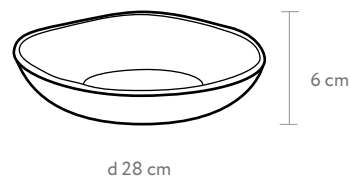

Facet cut bowl 15 cm

d ~15 cm

Material: glass

Color:

SKU: ST-M-WT-CUT

SKU: ST-M-GR-CUT

Facet cut spoon

Material: glass

Color:

SKU: ST-SP-WT-CUT

SKU: ST-SP-GR-CUT

Facet cut bowl 18 cm

d ~18 cm

Material: glass

Color:

Apt.: ST-L-WT-CUT

Apt.: ST-L-GR-CUT

TOUCH

Bowl 36 sm / 1800 ml

Material: glass

SKU:	Color:
TH-XXL-BR	
TH-XXL-WT	
TH-XXL-GR	
TH-XXL-BL	

Bowl 28 cm / 1000 ml

Material: glass

SKU:	Color:
TH-XL-BR	
TH-XL-WT	
TH-XL-GR	
TH-XL-BL	

Bowl 14,5 cm / 250 ml

Material: glass

SKU:	Color:
TH-M-BR	
TH-M-WT	
TH-M-GR	
TH-M-BL	

Mini bowl 9 cm / 50 ml

Material: glass

SKU:	Color:
TH-S-BR	
TH-S-WT	
TH-S-GR	
TH-S-BL	

Bowl 21 cm / 450 ml

Material: glass