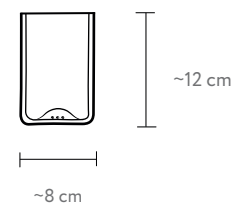

Glass for cutlery and napkins

Material: glass

Color:

SKU: RE-400-MAT-WT

SKU: RE-400-MAT-BT