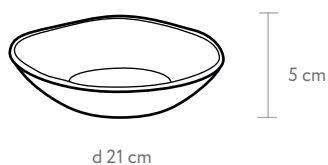

Color:

SKU: ST-SP-WT-CUT

SKU: ST-SP-GR-CUT

Facet cut bowl 18 cm

d ~18 cm

Material: glass

Color:

Apt.: ST-L-WT-CUT

Apt.: ST-L-GR-CUT

TOUCH

Bowl 36 sm / 1800 ml

Material: glass

SKU:	Color:
TH-XXL-BR	
TH-XXL-WT	
TH-XXL-GR	
TH-XXL-BL	

Bowl 28 cm / 1000 ml

Material: glass

SKU:	Color:
TH-XL-BR	
TH-XL-WT	
TH-XL-GR	
TH-XL-BL	

Bowl 14,5 cm / 250 ml

Material: glass

SKU:	Color:
TH-M-BR	
TH-M-WT	
TH-M-GR	
TH-M-BL	

Mini bowl 9 cm / 50 ml

Material: glass

SKU:	Color:
TH-S-BR	
TH-S-WT	
TH-S-GR	
TH-S-BL	

Bowl 21 cm / 450 ml

Material: glass