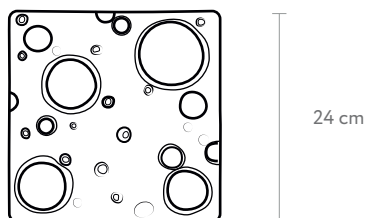

Square plate

Material: glass matt

Color:

SKU: LN-P-GR