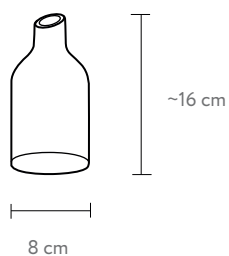

Vase for dried flowers

Material: glass

Color:

SKU: RE-VS-MAT-WT

SKU: RE-VS-MAT-BT