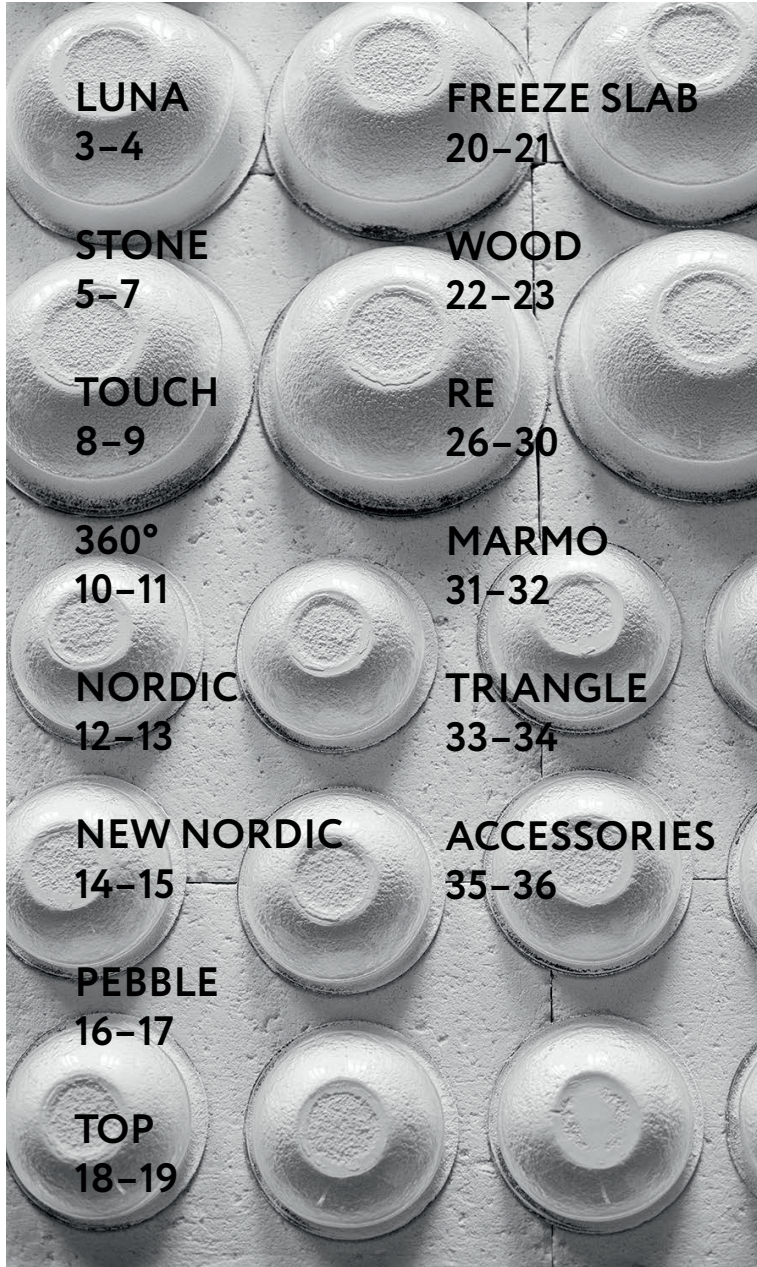

Solid Water

handmade tableware

LUNA

Rectangular plate

Material: glass matt

Color:

SKU: LN-TR-GR

Round plate