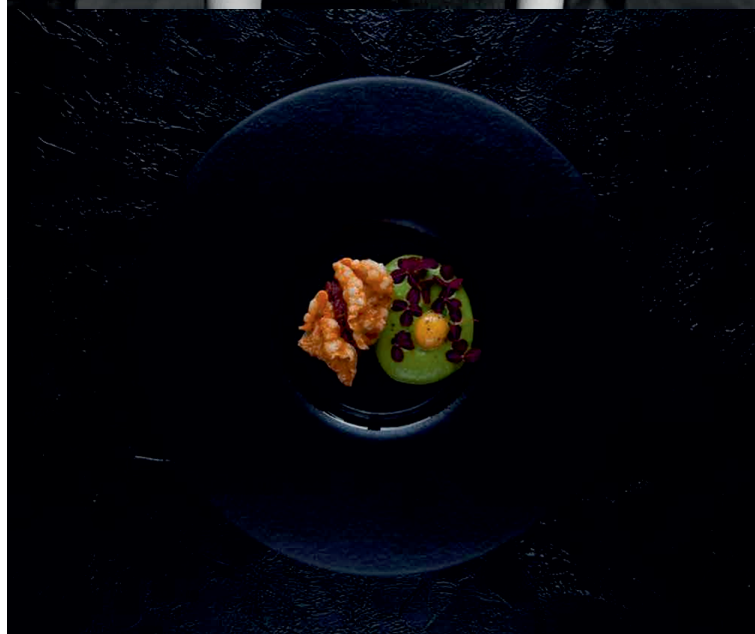

Bowl 14,5 cm / 250 ml

Material: glass

SKU:	Color:
TH-M-BR	
TH-M-WT	
TH-M-GR	
TH-M-BL	

Mini bowl 9 cm / 50 ml

Material: glass

SKU:	Color:
TH-S-BR	
TH-S-WT	
TH-S-GR	
TH-S-BL	

Bowl 21 cm / 450 ml

Material: glass

SKU:	Color:
TH-L-BR	
TH-L-WT	
TH-L-GR	
TH-L-BL	

360€

Flat plate

d 29/11 cm

Material: glass

Color:

SKU: 360-GR-MAT

Flat plate