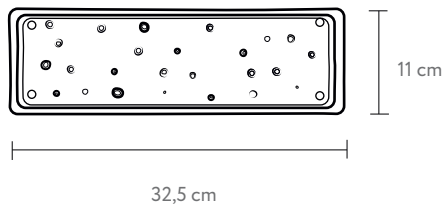

Plate with a rim 18 cm

Material: glass

SKU:	Color:
N-NR-P-S-BR	
N-NR-P-S-WT	
N-NR-P-S-GR	

Plate with a wavy rim 18 cm

Material: glass

SKU:	Color:
N-NR-P-S-BR-1	
N-NR-P-S-WT-1	
N-NR-P-S-GR-1	

PEBBLE

Tray 32,5 x11 cm