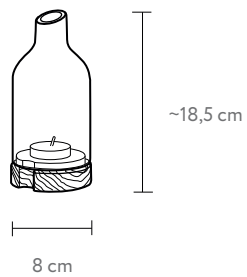

Candle holder

Material: glass, ash

Color:

SKU: RE-CH-WT

SKU: RE-CH-BT