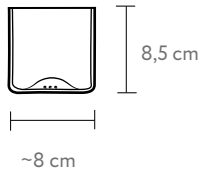

Glass 325 ml

Material: glass

Color:

SKU: RE-325-GL-WT

SKU: RE-325-GL-BT