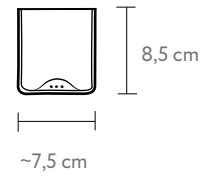

Glass 250 ml

Material: glass

Color:

SKU: RE-250-GL-WT

SKU: RE-250-GL-BT