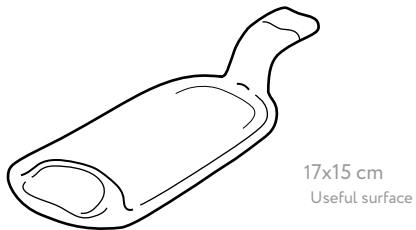

XL plate with handle

Material: glass

Color:

SKU: RE-PL-MAT-BT