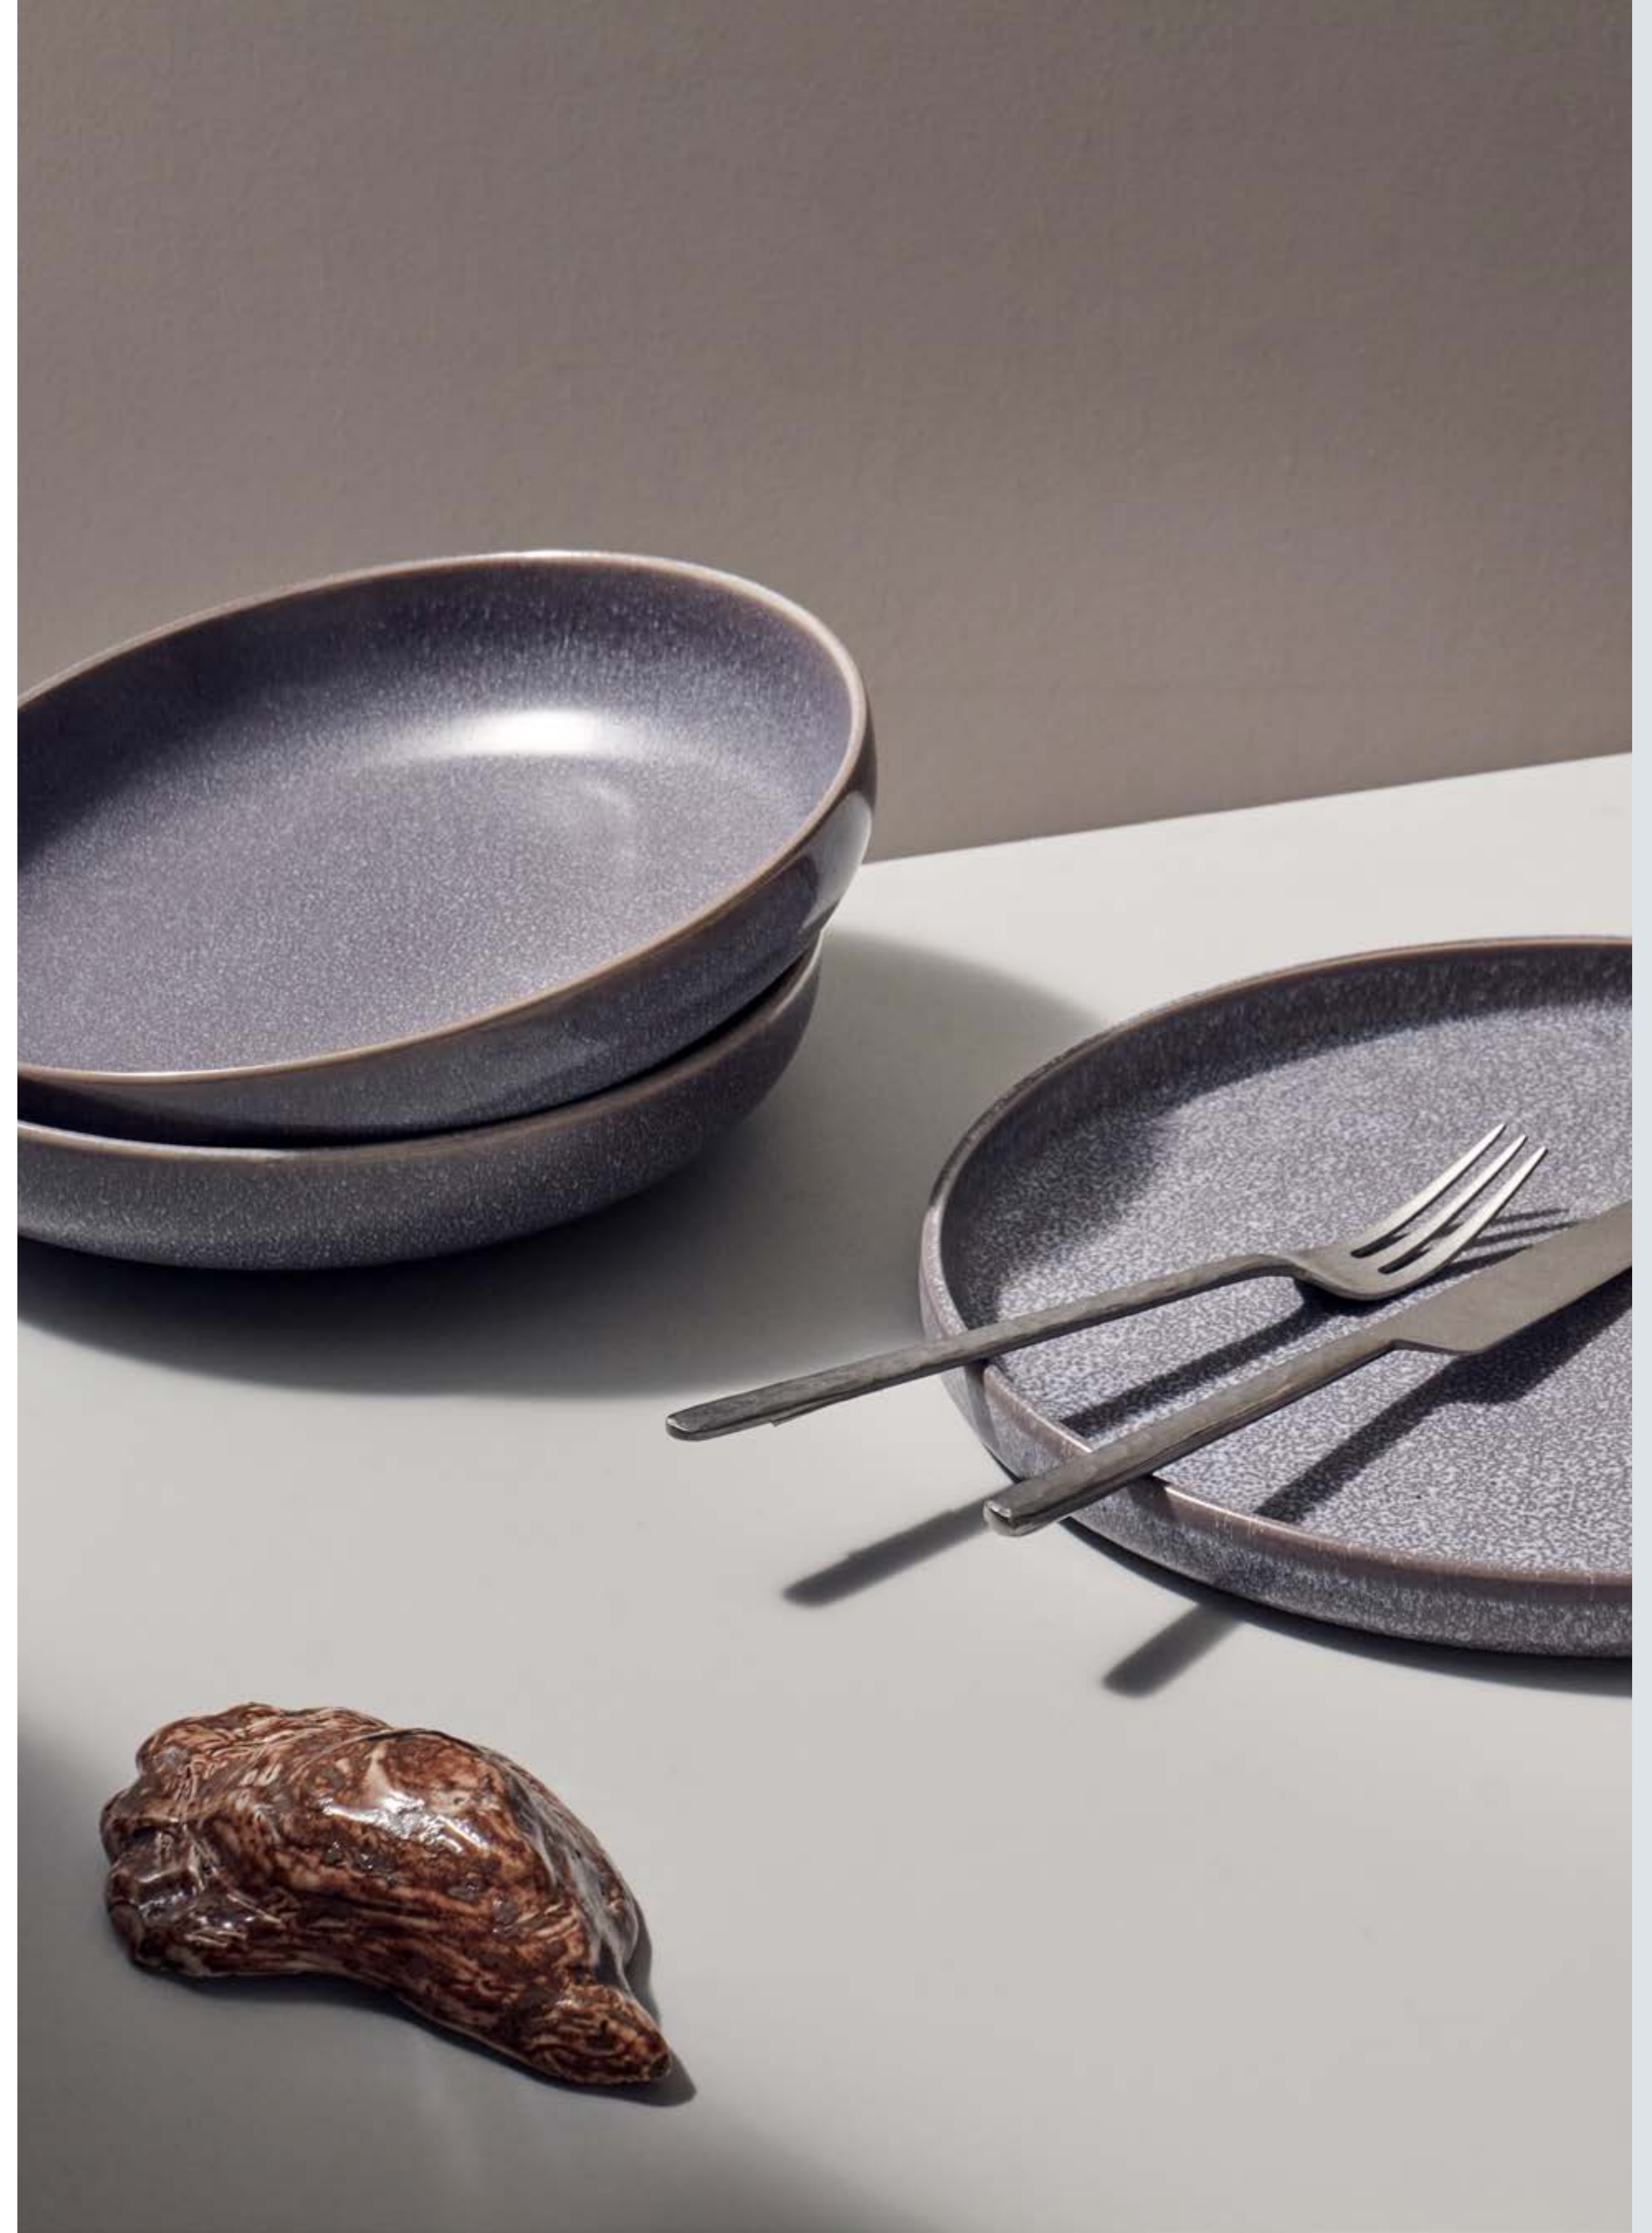

NORDLINE

The Nordline collection represents a new stage in the development of the Kenai brand. This time, we were inspired by Norwegian simplicity and modern Scandinavian style. We worked on this line with love and care, resulting in six elegant shapes and two sophisticated hues—gray-pink Snowfall and rich graphite Mist. The Nordline collection features minimalist lines and the understated charm of the North.