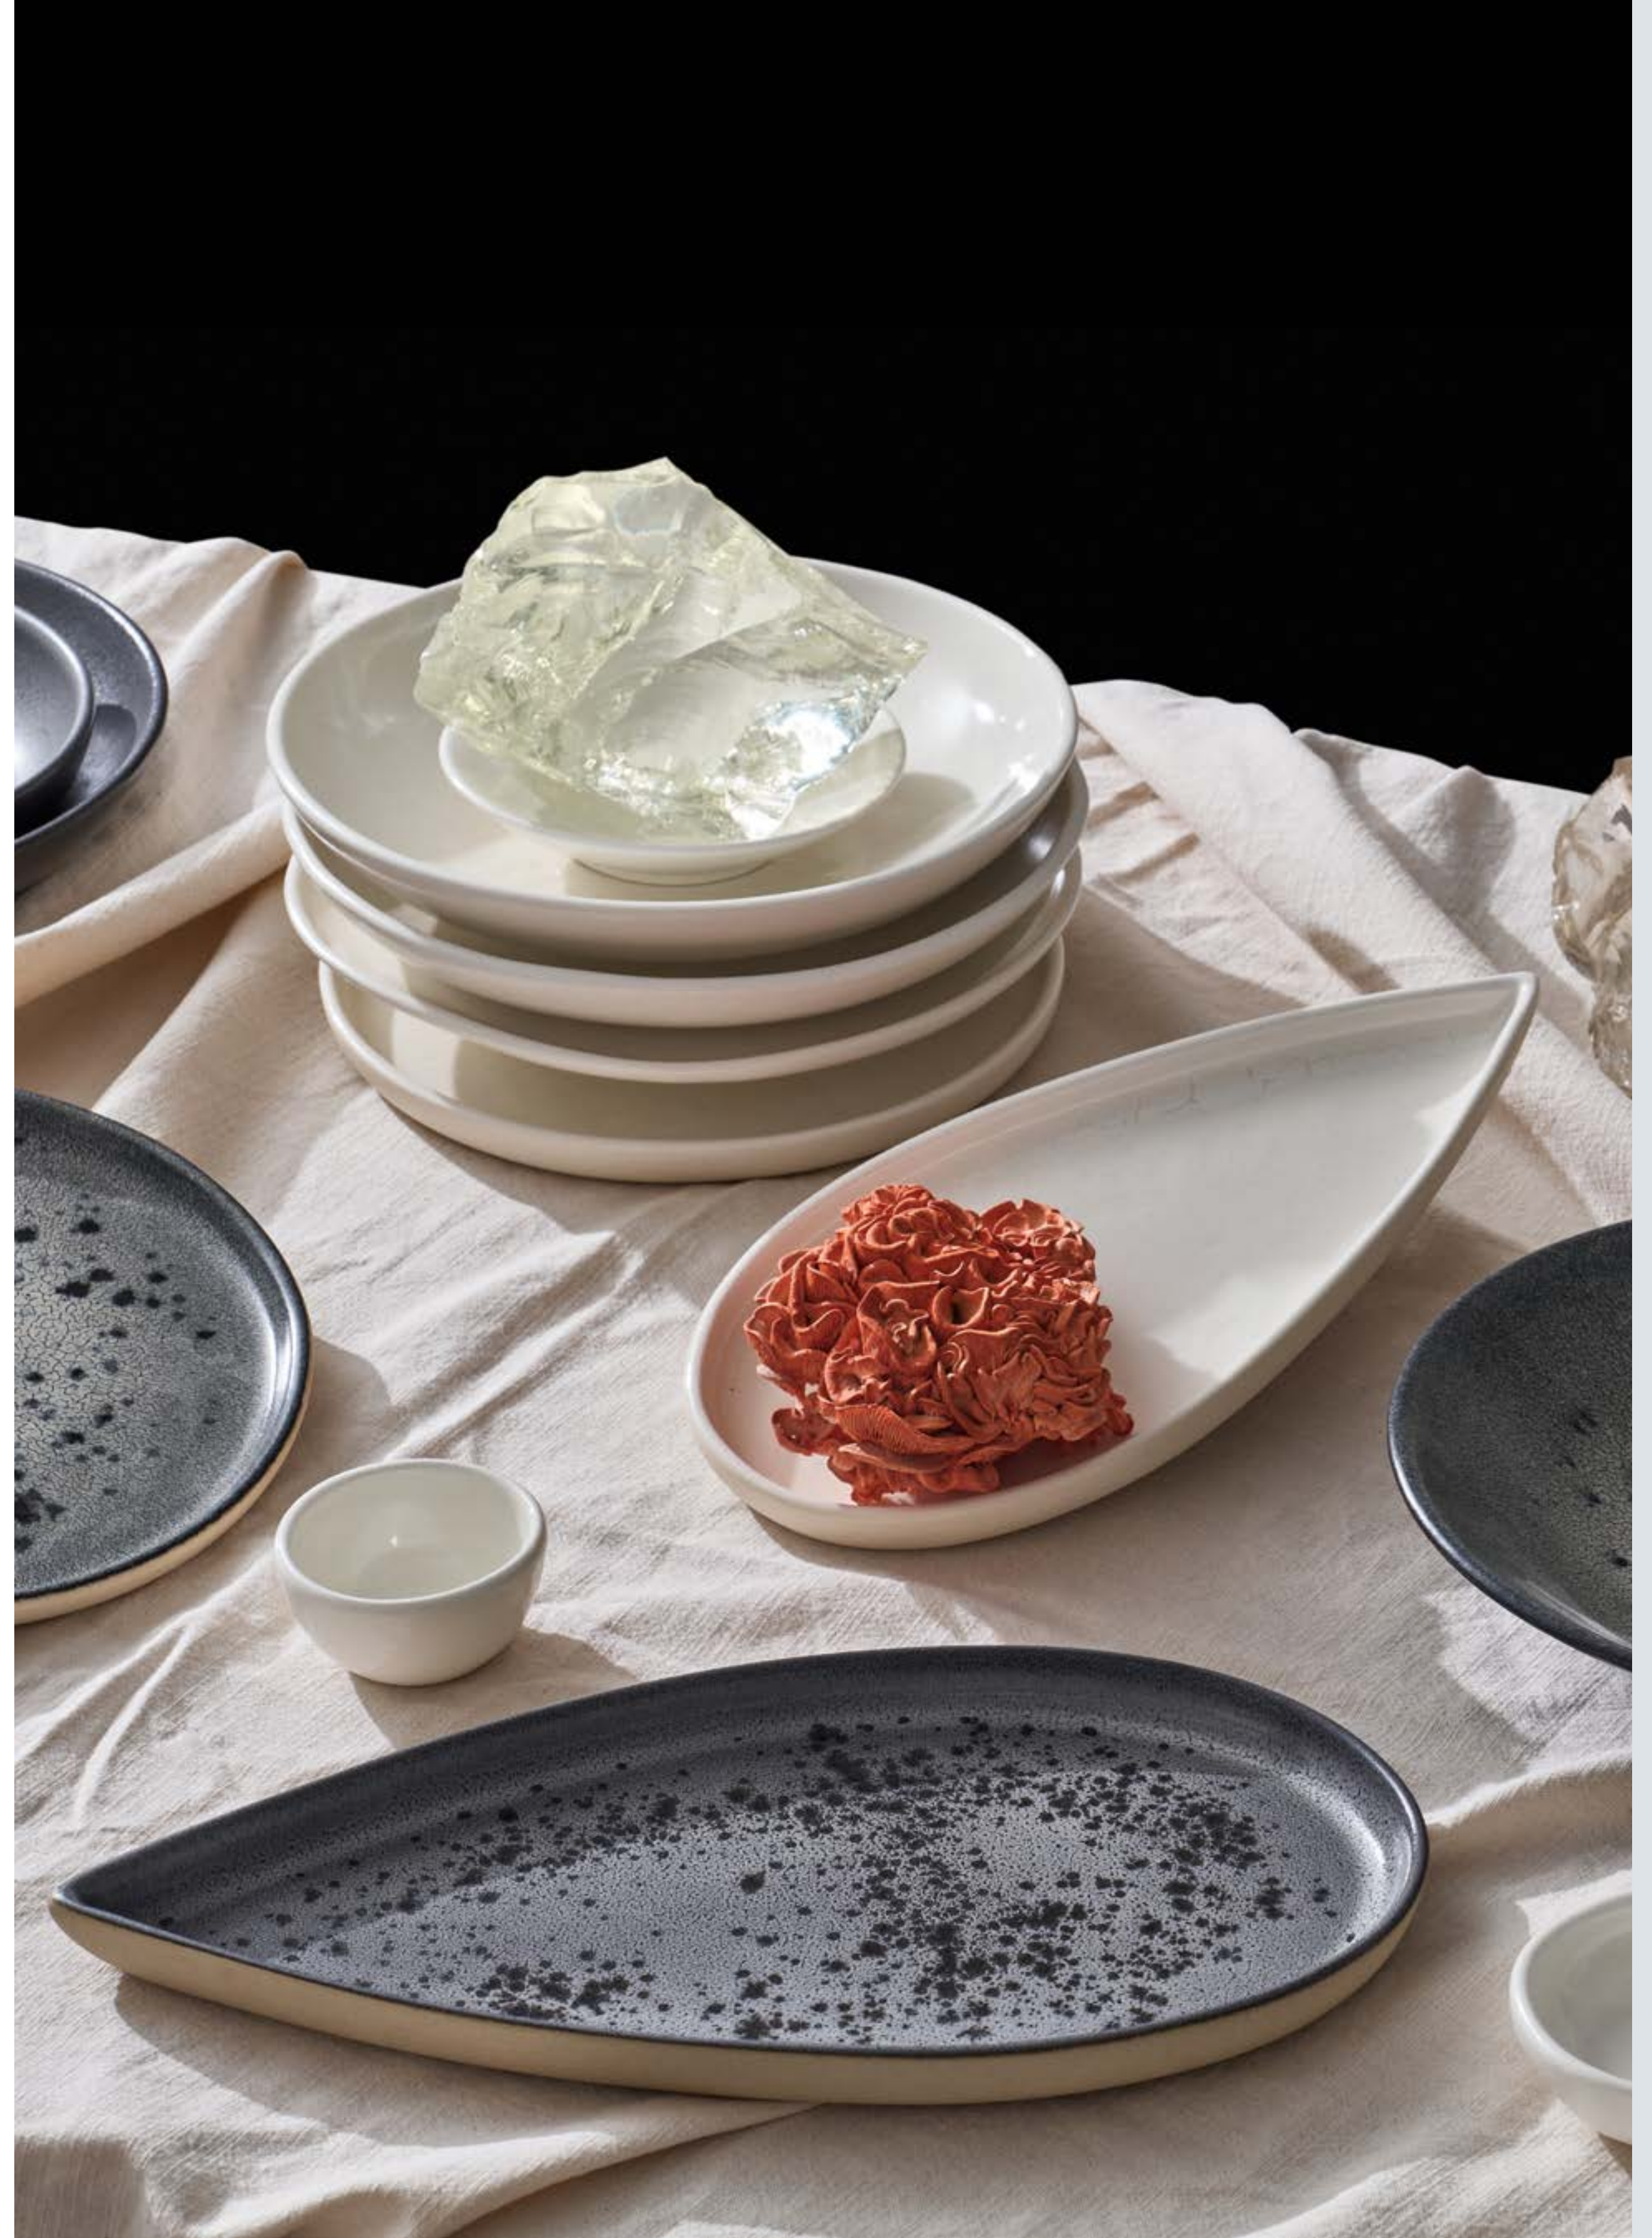

COSMOS

One of the most popular lines of our brand. Cosmos and infinity are inexhaustible sources of inspiration. Planets and comets are reflected in the shapes of the collection—round and droplet-shaped plates. The hues Moon and Callisto (named after Jupiter's second-largest moon) are direct references to the images that particularly captivated us.