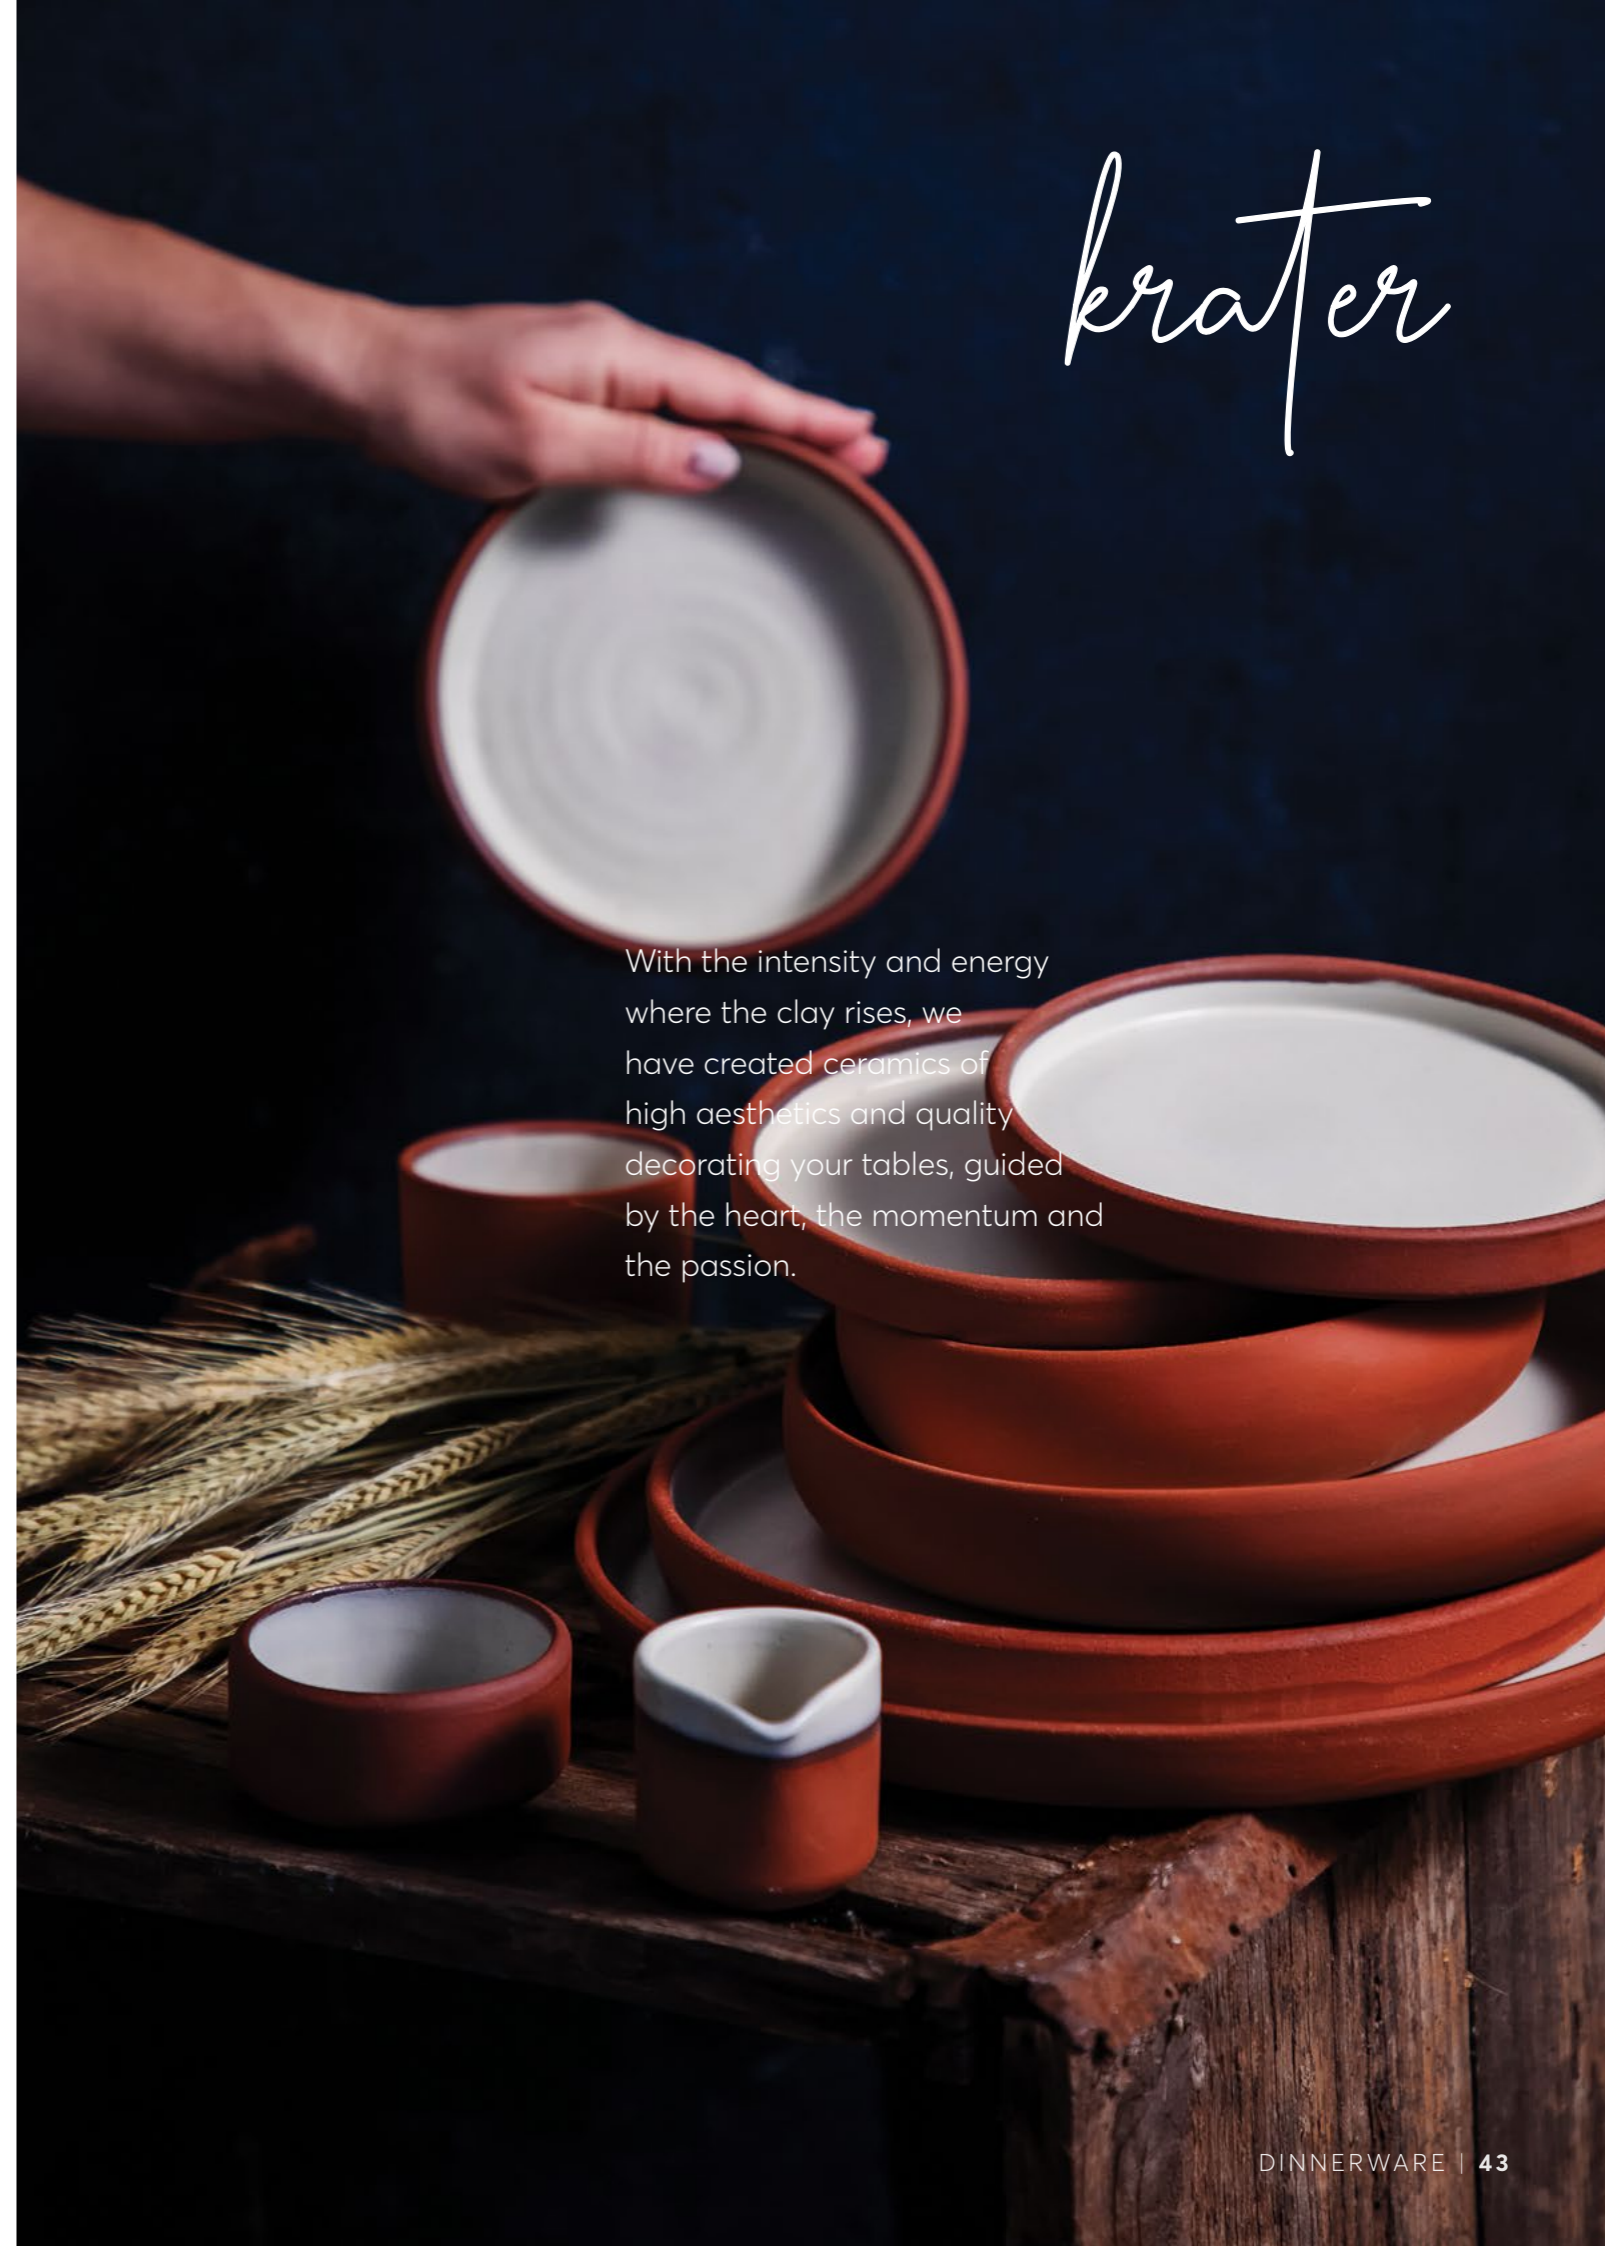

krater

With the intensity and energy where the clay rises, we have created ceramics of high aesthetics and quality decorating your tables, guided by the heart, the momentum and the passion.