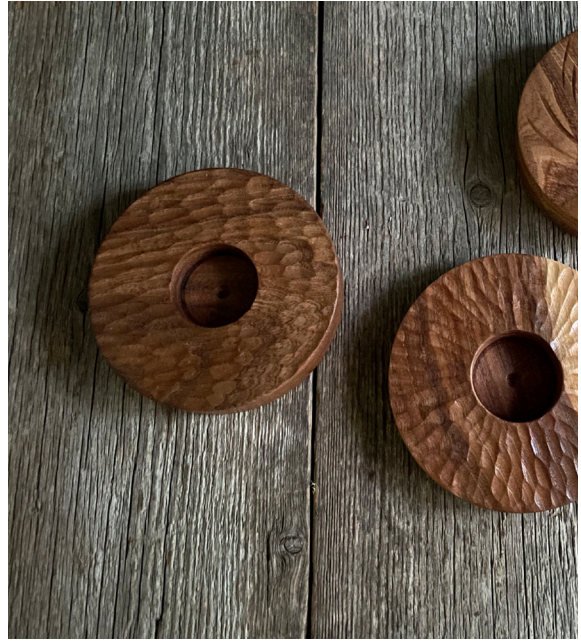

Dish
diameter 18 cm, H-4 cm,
material: elm. Weight : 400g

DISHES

Dish
diameter 25 cm, H-4.5 cm,
material: elm. Weight : 600g

Dish
diameter 28-26 cm, H-4.5 cm,
material: elm. Weight : 600-750g

Dish
diameter 20 cm, H-2.5 cm,
material: elm. Weight : 450g

Dish
diameter 18 cm, H-4 cm,
material: knit. Weight: 400g

GRAVY BOAT

Gravy boat
diameter 7 cm, H-2.5-3 cm,
material: elm. Weight : 100g

CANDLE- STICK

Candlestick
diameter 15 cm, H-4.5 cm.
Material: ash. Weight : 160g

Candlestick
diameter 15 cm, H-4.5 cm.
Material: elm. Weight : 160g

Candlestick
diameter 15 cm, H-4.5 cm.
Material: elm. Weight : 160g

MILLS

Mill for salt and pepper with a ceramic mechanism
diameter 4.5 - 5 cm, H-22 cm and H-15 cm.
Material: walnut.
Larger - weight: 230g Smaller - weight: 160g