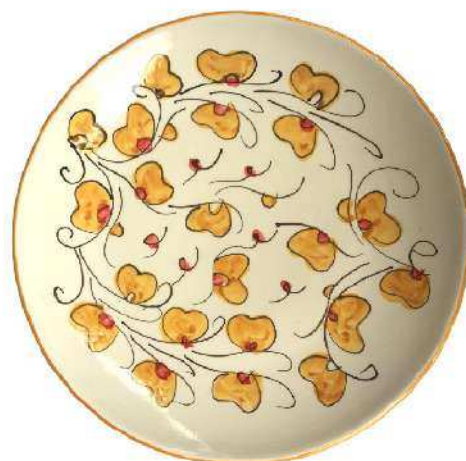

Our designs: flowers

PALERMO