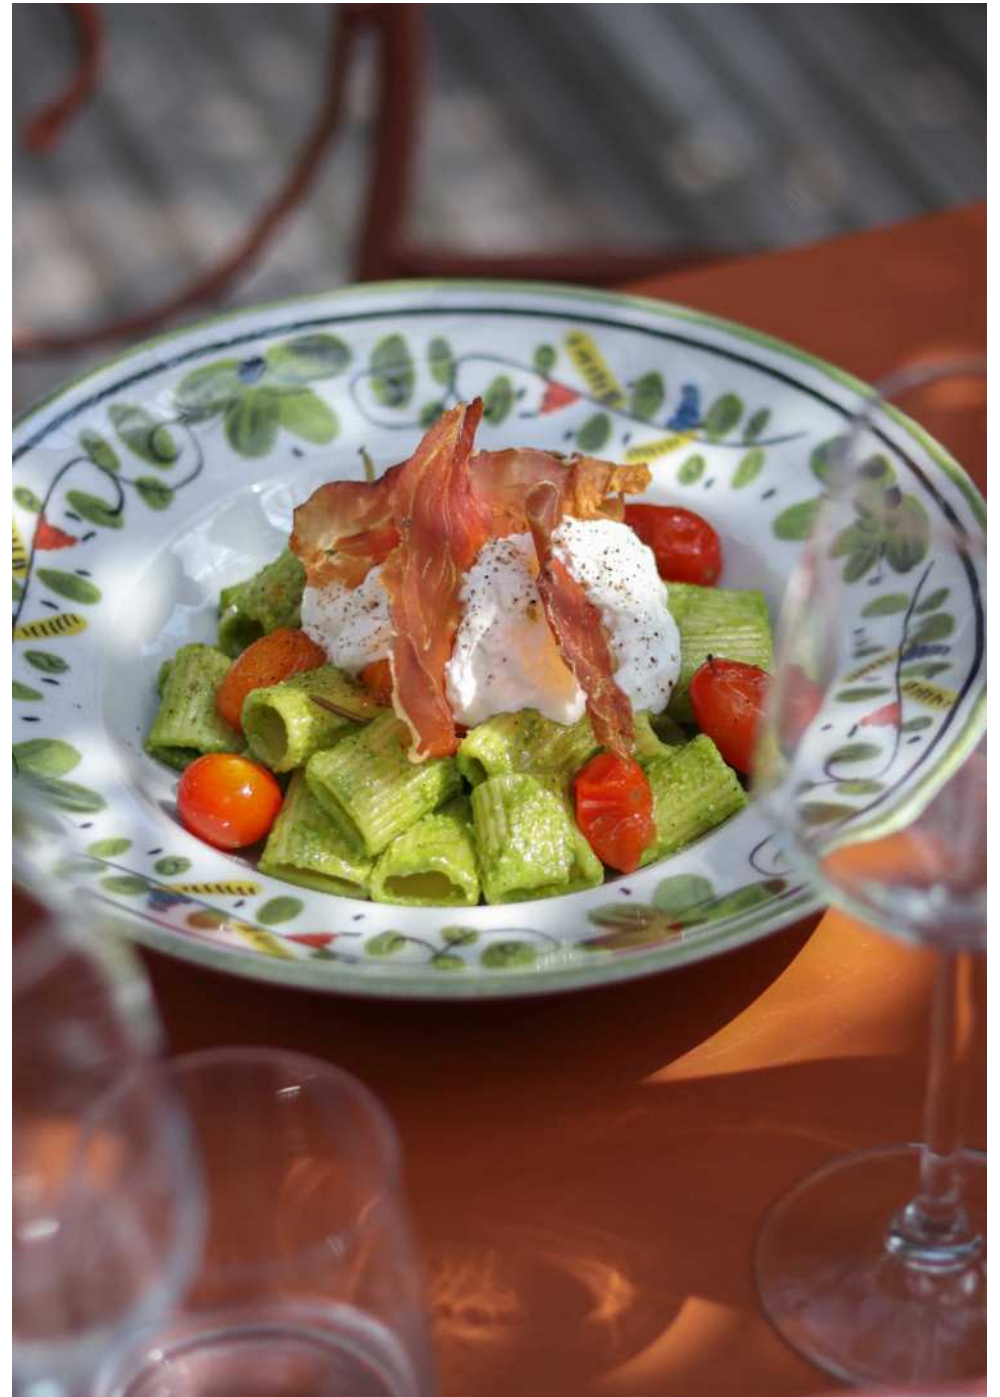

The offer

We are happy to introduce to you our new professional offer: resistant porcelain plates with digital printing. As we are very attached to the «made in Italy» claim, this range is fully manufactured in our partner workshop in Tuscany.

Our offer, immediately available, includes the 4 best-sellers designs of our Dolce Vita ceramic collection and 5 shapes of round plates.

NB: being produced industrially, this collection is not customizable.