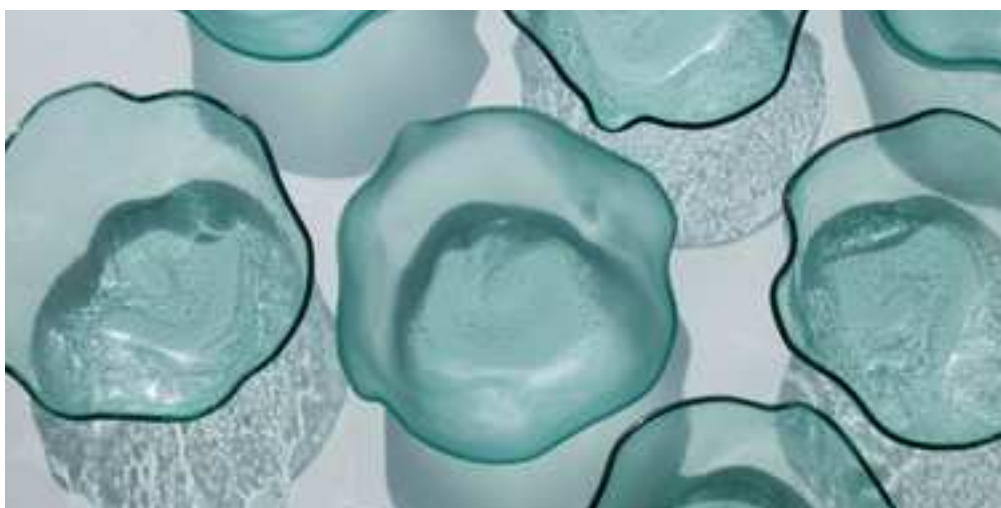

- SKU: MEDM-GG-1
- material: 4mm glass
- color: grey
- glossy surface
- care: can be washed in dishwasher
- size: Ø 19 cm, H=6-9 cm

- SKU: MEDM-GM-1
- material: 4mm glass
- color: grey
- matt surface
- care: can be washed in dishwasher
- size: Ø 19 cm, H=6-9 cm

MEDUSA \ SALAD BOWL LIMITED EDITION

- SKU: MEDM-GRG-1
- material: 4mm glass
- color: colorless
- glossy surface
- care: can be washed in dishwasher
- size: Ø 19 cm, H=6-9 cm

- SKU: MEDM-GRM-1
- material: 4mm glass
- color: colorless
- matt surface
- care: can be washed in dishwasher
- size: Ø 19 cm, H=6-9 cm

MEDUSA \ BOWL 10cm

- SKU: MEDS-WG-1
- material: 4mm glass
- color: colorless
- glossy surface
- care: can be washed in dishwasher
- size: Ø 10 cm, H=5-7 cm

- SKU: MEDS-WM-1
- material: 4mm glass
- color: colorless
- matt surface
- care: can be washed in dishwasher
- size: Ø 10 cm, H=5-7 cm