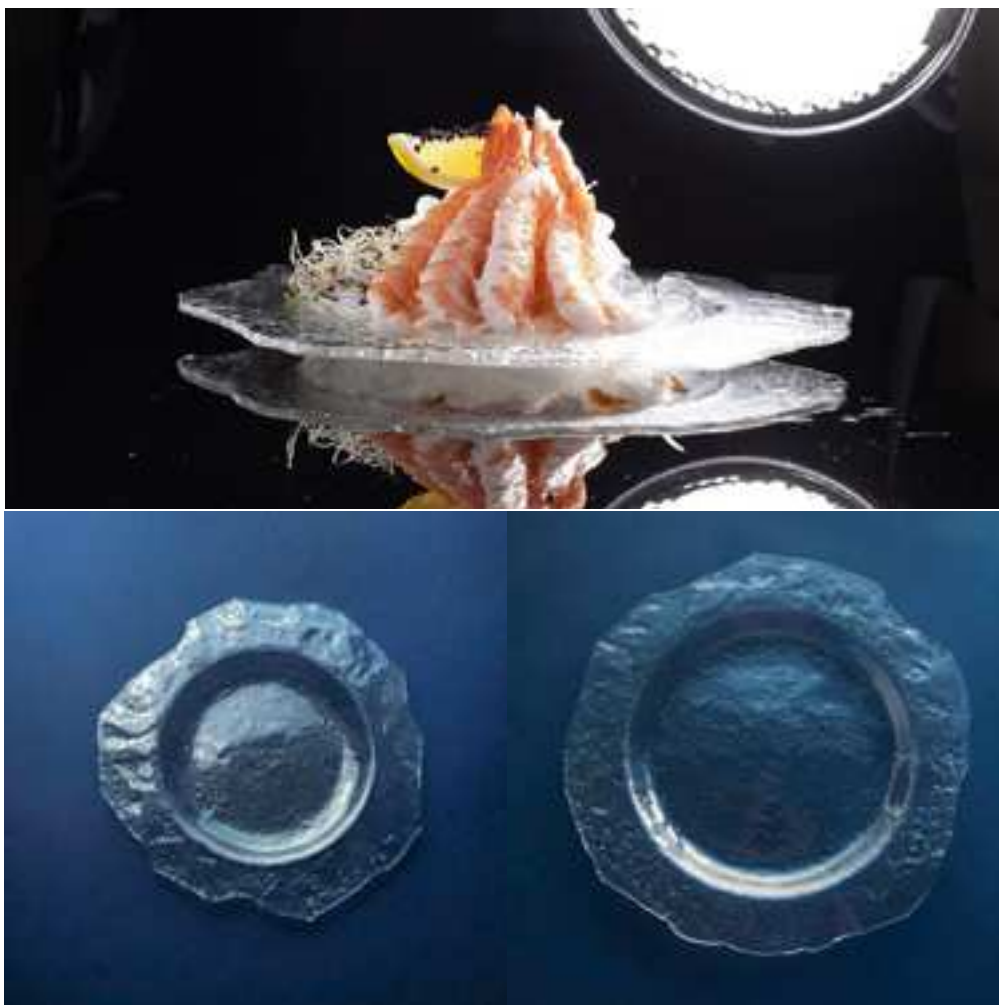

- SKU: MSOUS-GG-1
- material: 4mm glass
- color: colorless
- glossy surface
- care: can be washed in dishwasher
- size: Ø 9,8 cm, H=3 cm

- SKU: MSOUS-GM-1
- material: 4mm glass
- color: colorless
- matt surface
- care: can be washed in dishwasher
- size: Ø 9,8 cm, H=3 cm

- Can be made to custom size

LDINKA

\

PLATE

LDINKA \ PLATE

- SKU: LDIN-S-1
- material: 4mm glass
- color: colorless
- glossy surface
- care: can be washed in dishwasher
- external size: Ø 25 cm,
internal size: Ø 15 cm

- SKU: LDIN-B-1
- material: 4mm glass
- color: colorless
- glossy surface
- care: can be washed in dishwasher
- external size: Ø 30.5 cm,
internal size: Ø 21 cm

- Can be made to custom size

PROSTO

\

PLATE

PROSTO \ PLATE

- SKU: **PROST-WM-1**
- material: 4mm glass
- color: colorless
- matt surface
- care: can be washed in dishwasher
- size: **Ø 22 cm**

- SKU: **PROST-WG-1**
- material: 4mm glass
- color: colorless
- glossy surface
- care: can be washed in dishwasher
- size: **Ø 22 cm**