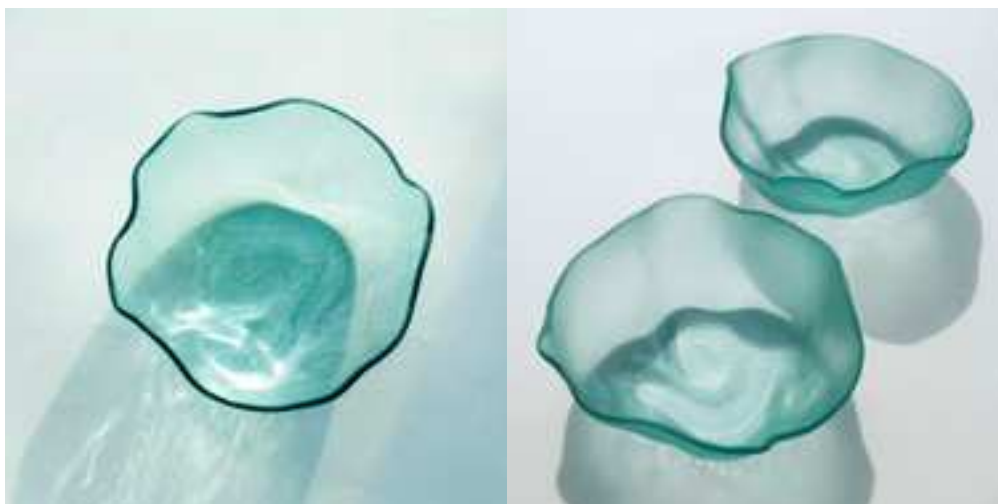

MEDUSA

SERIES

MEDUSA \ SALAD BOWL

- SKU: MEDM-WG-1
- material: 4mm glass
- color: colorless
- glossy surface
- care: can be washed in dishwasher
- size: Ø 19 cm, H=6-9 cm

- SKU: MEDM-WM-1
- material: 4mm glass
- color: colorless
- matt surface
- care: can be washed in dishwasher
- size: Ø 19 cm, H=6-9 cm

- SKU: MEDM-GG-1
- material: 4mm glass
- color: grey
- glossy surface
- care: can be washed in dishwasher
- size: Ø 19 cm, H=6-9 cm

- SKU: MEDM-GM-1
- material: 4mm glass
- color: grey
- matt surface
- care: can be washed in dishwasher
- size: Ø 19 cm, H=6-9 cm

MEDUSA \ SALAD BOWL LIMITED EDITION

- SKU: MEDM-GRG-1
- material: 4mm glass
- color: colorless
- glossy surface
- care: can be washed in dishwasher
- size: Ø 19 cm, H=6-9 cm

- SKU: MEDM-GRM-1
- material: 4mm glass
- color: colorless
- matt surface
- care: can be washed in dishwasher
- size: Ø 19 cm, H=6-9 cm

MEDUSA \ BOWL 10cm

- SKU: MEDS-WG-1
- material: 4mm glass
- color: colorless
- glossy surface
- care: can be washed in dishwasher
- size: Ø 10 cm, H=5-7 cm

- SKU: MEDS-WM-1
- material: 4mm glass
- color: colorless
- matt surface
- care: can be washed in dishwasher
- size: Ø 10 cm, H=5-7 cm