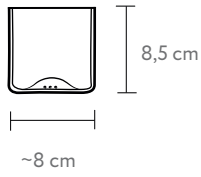

Glass 325 ml

Material: glass

Color:

SKU: RE-325-GL-WT

SKU: RE-325-GL-BT