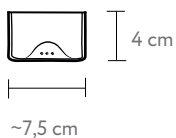

Mini bowl 125 ml

Material: glass

Color:

SKU: RE-125-GL-WT

SKU: RE-125-GL-BT