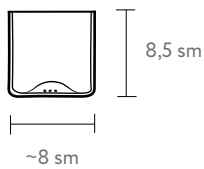

Glass 325 ml / matt

Material: glass

Color:

SKU: RE-325-MAT-WT

SKU: RE-325-MAT-BT