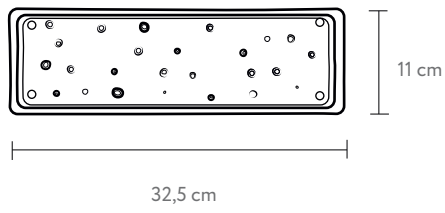

SKU:	Color:
N-NR-P-M-BR	
N-NR-P-M-W	
N-NR-P-M-GR	

Plate with a wavy rim 28 cm

Material: glass

SKU:	Color:
N-NR-P-L-BR-1	
N-NR-P-L-WT-1	
N-NR-P-L-GR-1	

Plate with a wavy rim 24 cm

Material: glass

SKU:	Color:
N-NR-P-M-BR-1	
N-NR-P-M-WT-1	
N-NR-P-M-GR-1	

Plate with a rim 18 cm

Material: glass

SKU:	Color:
N-NR-P-S-BR	
N-NR-P-S-WT	
N-NR-P-S-GR	

Plate with a wavy rim 18 cm

Material: glass

SKU:	Color:
N-NR-P-S-BR-1	
N-NR-P-S-WT-1	
N-NR-P-S-GR-1	

PEBBLE

Tray 32,5 x11 cm