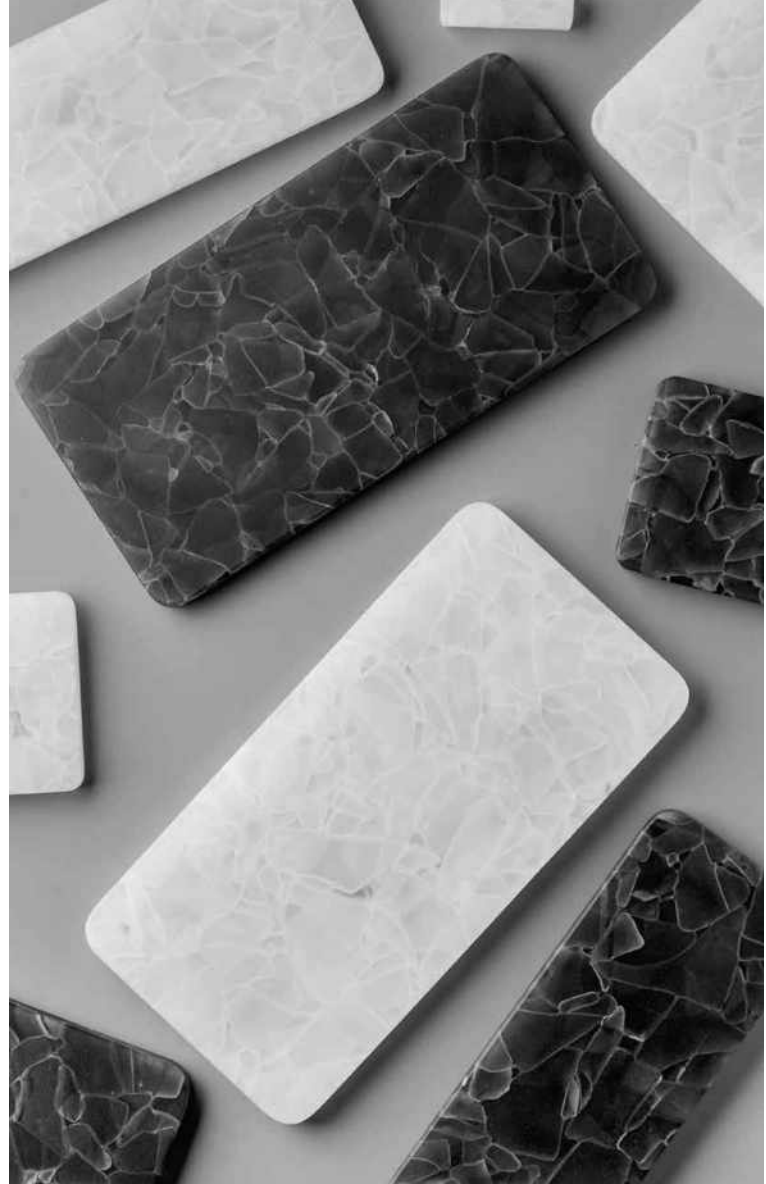

FREEZE SLAB