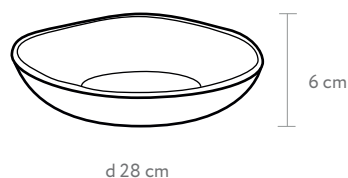

Facet cut bowl 15 cm

d ~15 cm

Material: glass

Color:

SKU: ST-M-WT-CUT

SKU: ST-M-GR-CUT

Facet cut spoon

Material: glass

Color:

SKU: ST-SP-WT-CUT

SKU: ST-SP-GR-CUT

Facet cut bowl 18 cm

d ~18 cm

Material: glass

Color:

Apt.: ST-L-WT-CUT

Apt.: ST-L-GR-CUT

TOUCH

Bowl 36 sm / 1800 ml

Material: glass

SKU:	Color:
TH-XXL-BR	
TH-XXL-WT	
TH-XXL-GR	
TH-XXL-BL	

Bowl 28 cm / 1000 ml

Material: glass

SKU:	Color:
TH-XL-BR	
TH-XL-WT	
TH-XL-GR	
TH-XL-BL	

Bowl 14,5 cm / 250 ml

Material: glass

SKU:	Color:
TH-M-BR	
TH-M-WT	
TH-M-GR	
TH-M-BL	

Mini bowl 9 cm / 50 ml

Material: glass

SKU:	Color:
TH-S-BR	
TH-S-WT	
TH-S-GR	
TH-S-BL	

Bowl 21 cm / 450 ml

Material: glass