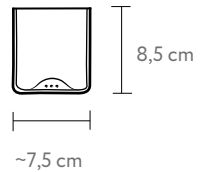

Glass 250 ml / matt

Material: glass

Color:

SKU: RE-250-MAT-WT

SKU: RE-250-MAT-BT