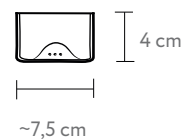

Mini bowl 125 ml / matt

Material: glass

Color:

SKU: RE-125-MAT-WT

SKU: RE-125-MAT-BT