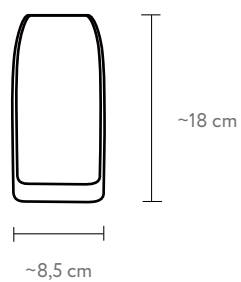

Vase / matt

Material: glass

Color:

SKU: RE-VS-1

SKU: RE-VS-2