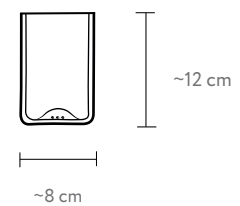

Glass for cutlery and napkins

Material: glass

Color:

SKU: RE-400-MAT-WT

SKU: RE-400-MAT-BT