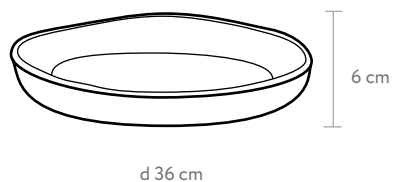

Facet cut bowl 15 cm

d ~15 cm

Material: glass

Color:

SKU: ST-M-WT-CUT

SKU: ST-M-GR-CUT

Facet cut spoon

Material: glass

Color:

SKU: ST-SP-WT-CUT

SKU: ST-SP-GR-CUT

Facet cut bowl 18 cm

d ~18 cm

Material: glass

Color:

Apt.: ST-L-WT-CUT

Apt.: ST-L-GR-CUT

TOUCH

Bowl 36 sm / 1800 ml

Material: glass

SKU:	Color:
TH-XXL-BR	
TH-XXL-WT	
TH-XXL-GR	
TH-XXL-BL	

Bowl 28 cm / 1000 ml

Material: glass

SKU:	Color:
TH-XL-BR	
TH-XL-WT	
TH-XL-GR	
TH-XL-BL	

Bowl 14,5 cm / 250 ml

Material: glass

SKU:	Color:
TH-M-BR	
TH-M-WT	
TH-M-GR	
TH-M-BL	

Mini bowl 9 cm / 50 ml

Material: glass

SKU:	Color:
TH-S-BR	
TH-S-WT	
TH-S-GR	
TH-S-BL	

Bowl 21 cm / 450 ml

Material: glass