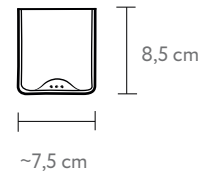

Glass 250 ml

Material: glass

Color:

SKU: RE-250-GL-WT

SKU: RE-250-GL-BT