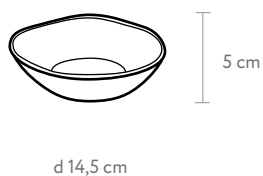

Facet cut bowl 15 cm

d ~15 cm

Material: glass

Color:

SKU: ST-M-WT-CUT

SKU: ST-M-GR-CUT

Facet cut spoon

Material: glass

Color:

SKU: ST-SP-WT-CUT

SKU: ST-SP-GR-CUT

Facet cut bowl 18 cm

d ~18 cm

Material: glass

Color:

Apt.: ST-L-WT-CUT

Apt.: ST-L-GR-CUT

TOUCH

Bowl 36 sm / 1800 ml

Material: glass

SKU:	Color:
TH-XXL-BR	
TH-XXL-WT	
TH-XXL-GR	
TH-XXL-BL	

Bowl 28 cm / 1000 ml

Material: glass

SKU:	Color:
TH-XL-BR	
TH-XL-WT	
TH-XL-GR	
TH-XL-BL	

Bowl 14,5 cm / 250 ml

Material: glass

SKU:	Color:
TH-M-BR	
TH-M-WT	
TH-M-GR	
TH-M-BL	

Mini bowl 9 cm / 50 ml

Material: glass

SKU:	Color:
TH-S-BR	
TH-S-WT	
TH-S-GR	
TH-S-BL	

Bowl 21 cm / 450 ml

Material: glass