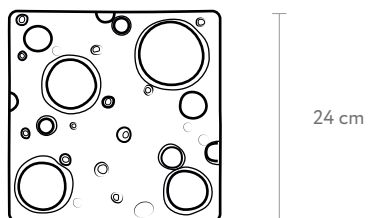

Square plate

Material: glass matt

Color:

SKU: LN-P-GR