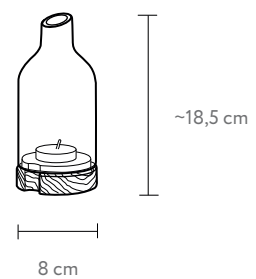

Candle holder / matt

Material: glass, ash

Color:

SKU: RE-CH-MAT-WT

SKU: RE-CH-MAT-BT