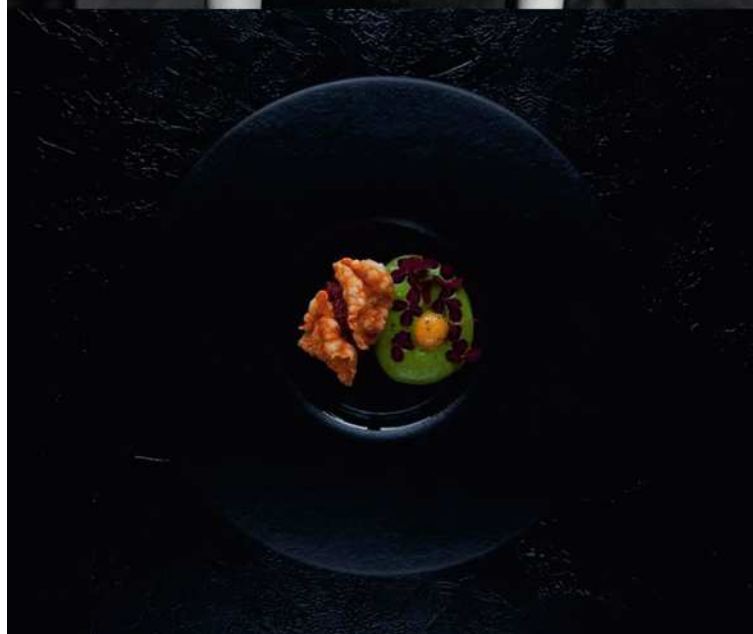

SKU:	Color:
TH-L-BR	
TH-L-WT	
TH-L-GR	
TH-L-BL	

360€

Flat plate

d 29/11 cm

Material: glass

Color:

SKU: 360-GR-MAT

Flat plate