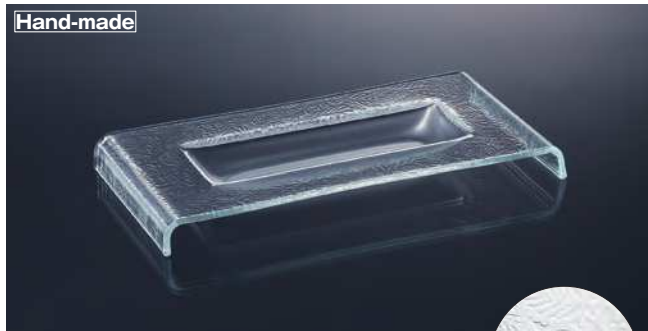

Hand-made

KG-4003
Plate
20PCS(2×10) ☞
W284×D137×H25
W11½"×D5½"×H1"